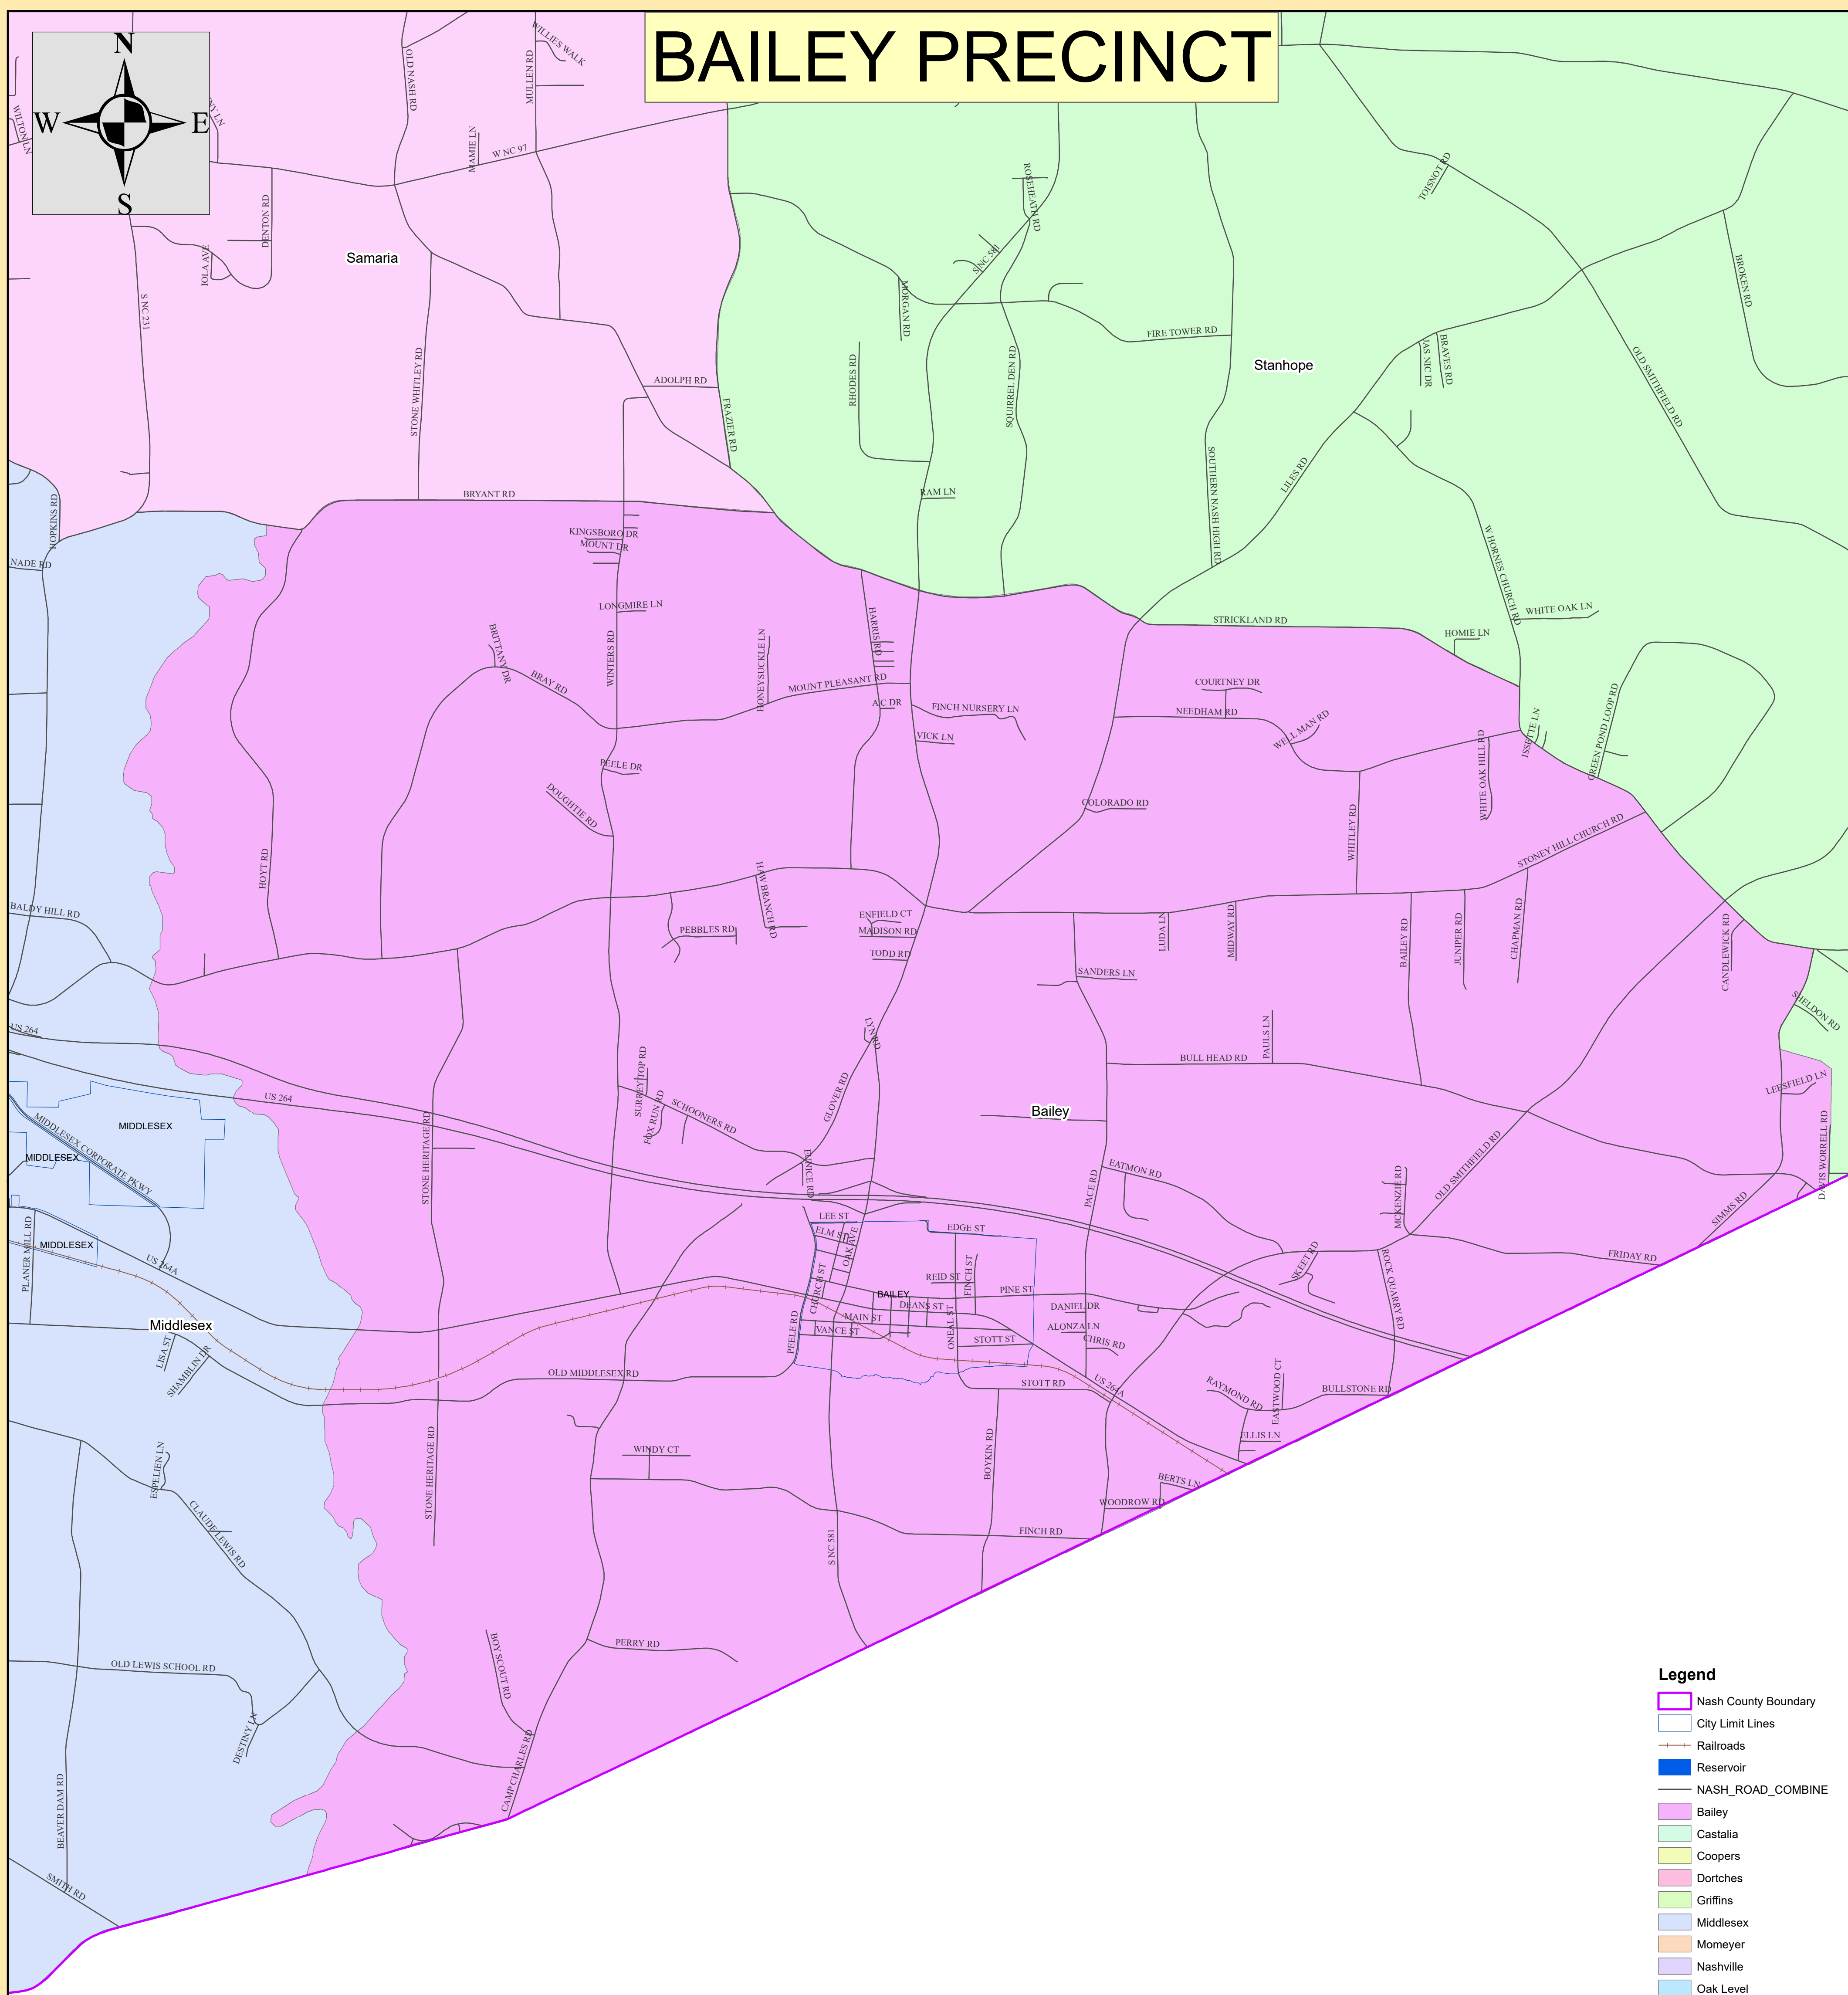

BAILEY PRECINCT

- Legend**
- Nash County Boundary
 - City Limit Lines
 - Railroads
 - Reservoir
 - NASH_ROAD_COMBINE
 - Bailey
 - Castalia
 - Coopers
 - Dortches
 - Griffins
 - Middlesex
 - Momery
 - Nashville
 - Oak Level
 - Red Oak
 - Rocky Mount Battleboro
 - Rocky Mount Benvenue
 - Rocky Mount Downtown
 - Rocky Mount Edwards
 - Rocky Mount Hunter Hill
 - Rocky Mount South
 - Rocky Mount Sunset
 - Rocky Mount Winstead
 - Salem
 - Samaria
 - Sharpsburg
 - Spring Hope
 - Stanhope
 - Whitakers

Nash County Board of Elections

1006 Eastern Ave., Room 109
Nashville, NC 27856

Date: 1/25/2018