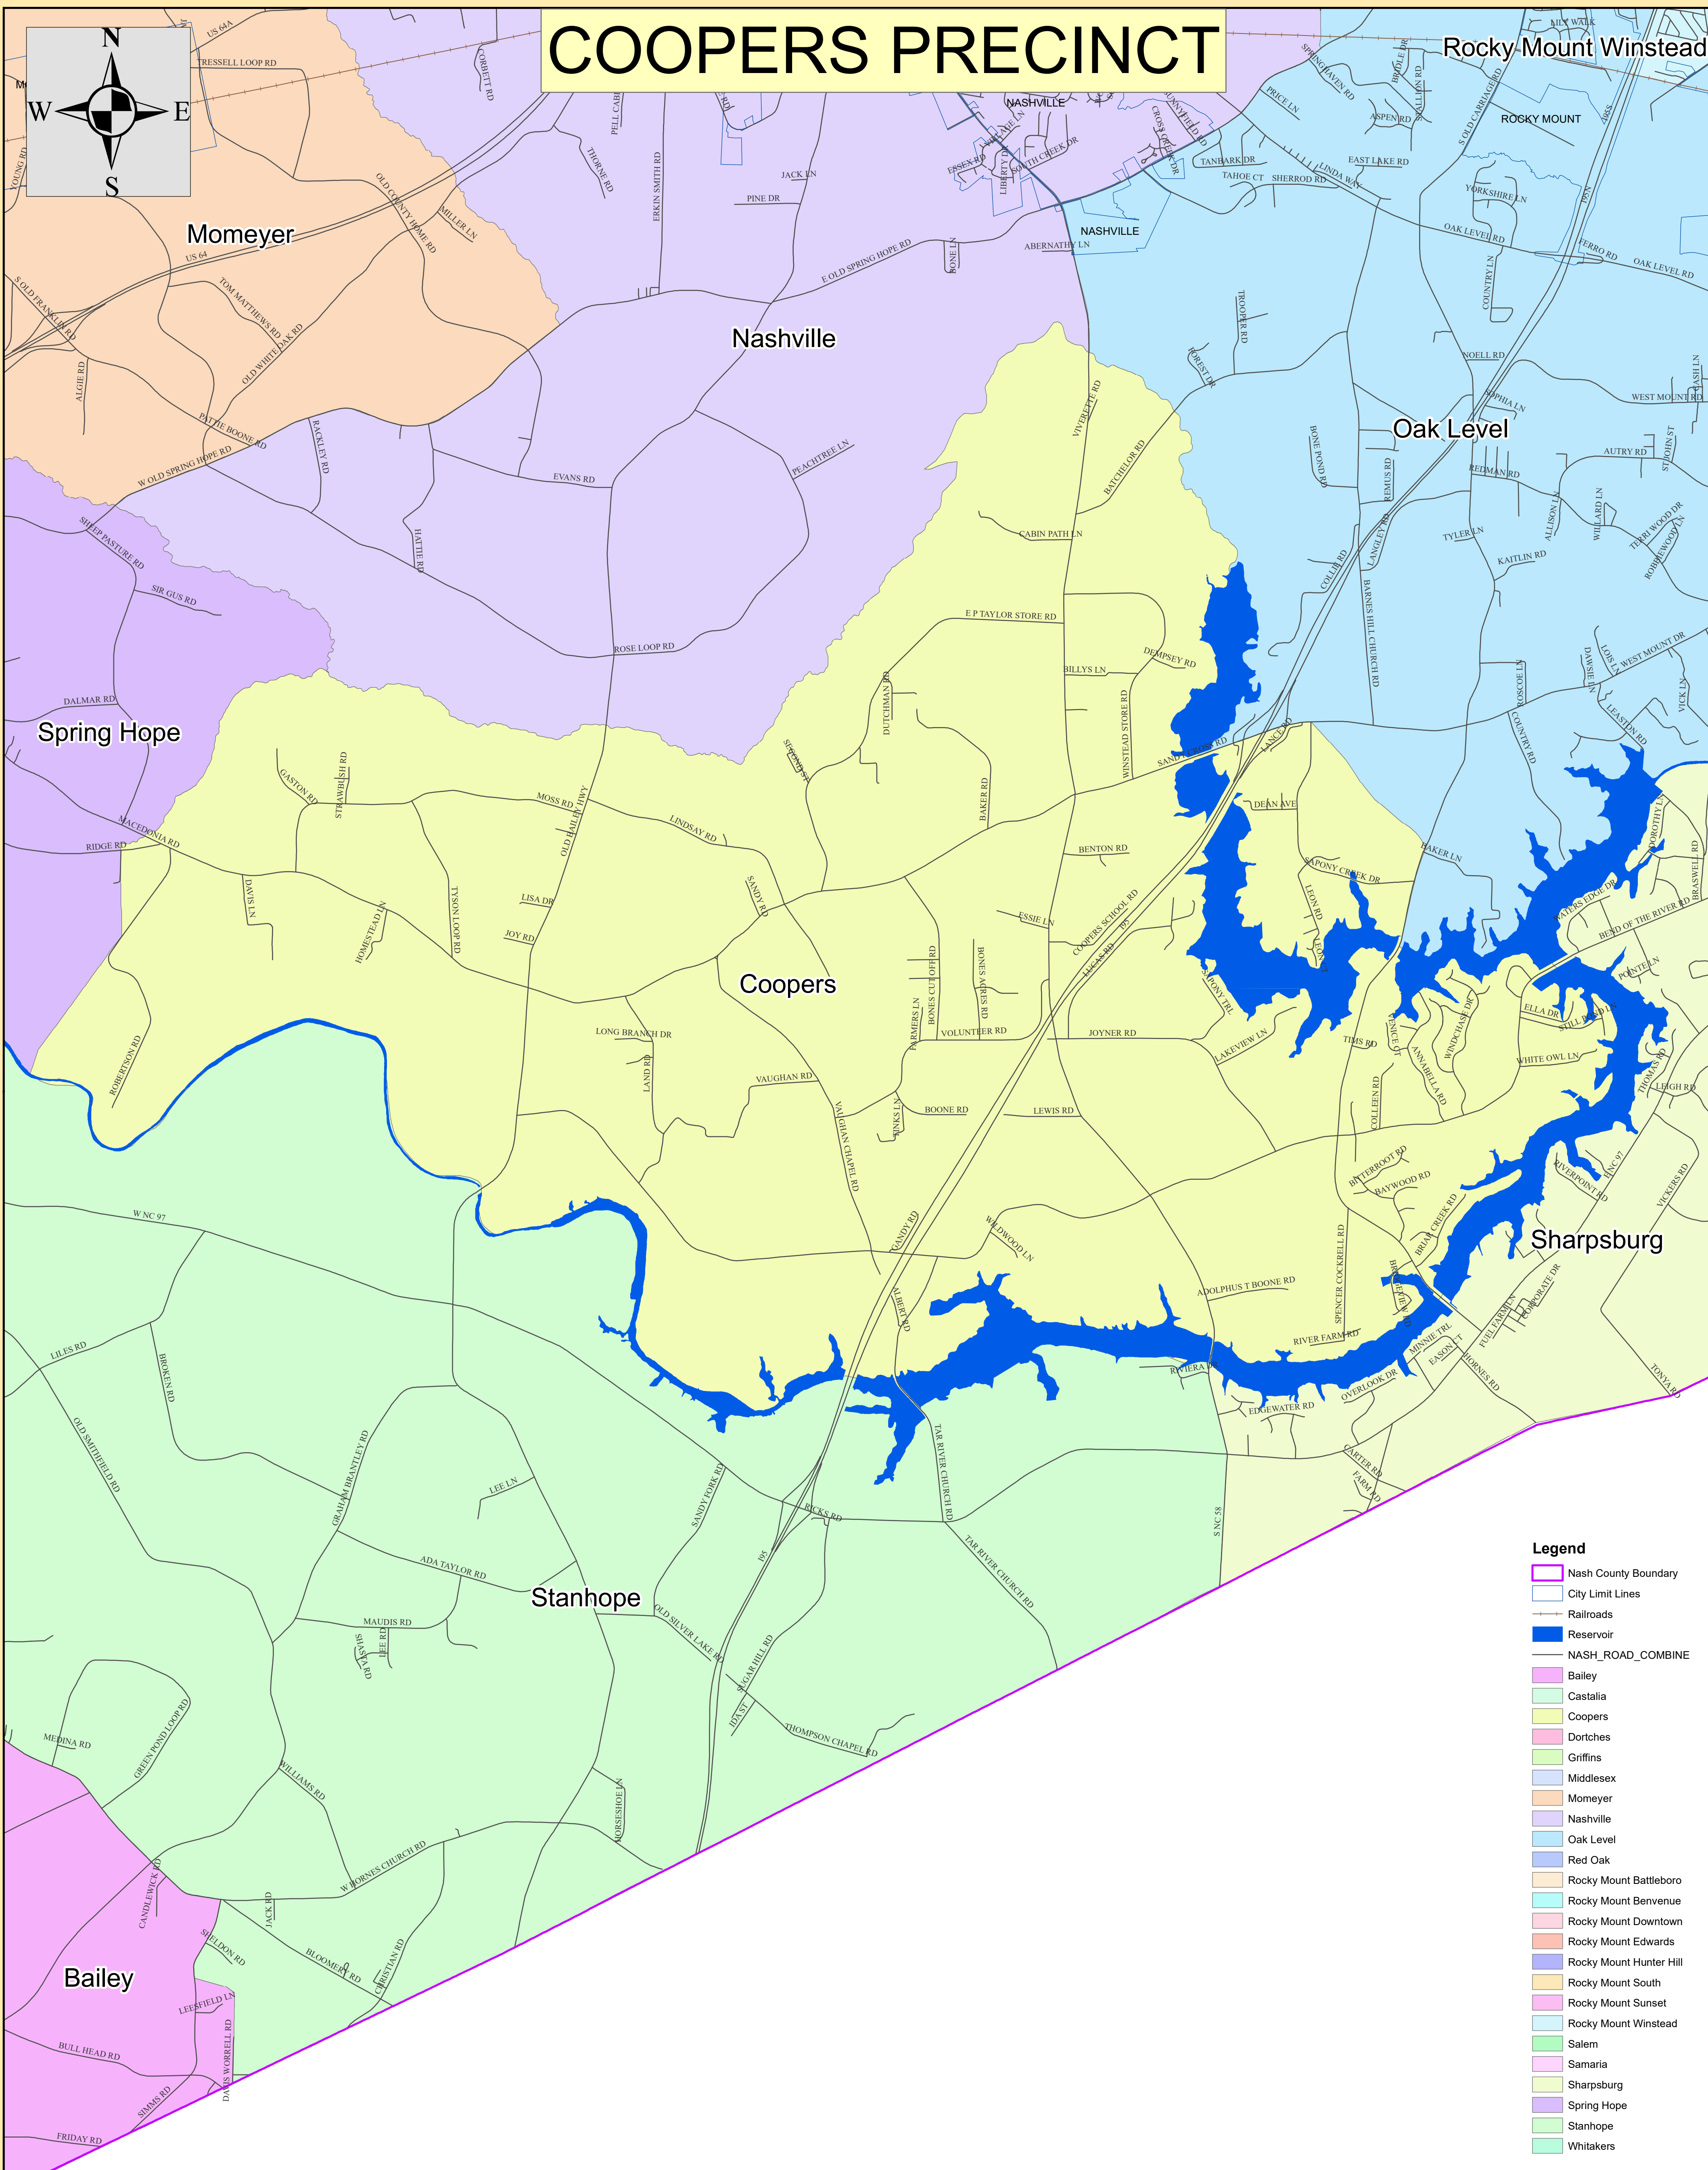

# COOPERS PRECINCT

- Legend**
- Nash County Boundary
  - City Limit Lines
  - Railroads
  - Reservoir
  - NASH\_ROAD\_COMBINE
  - Bailey
  - Castalia
  - Coopers
  - Dortches
  - Griffins
  - Middlesex
  - Momeyer
  - Nashville
  - Oak Level
  - Red Oak
  - Rocky Mount Battleboro
  - Rocky Mount Benvenue
  - Rocky Mount Downtown
  - Rocky Mount Edwards
  - Rocky Mount Hunter Hill
  - Rocky Mount South
  - Rocky Mount Sunset
  - Rocky Mount Winstead
  - Salem
  - Samaria
  - Sharpsburg
  - Spring Hope
  - Stanhope
  - Whitakers

## Nash County Board of Elections

1006 Eastern Ave., Room 109  
Nashville, NC 27856

Date: 1/25/2018