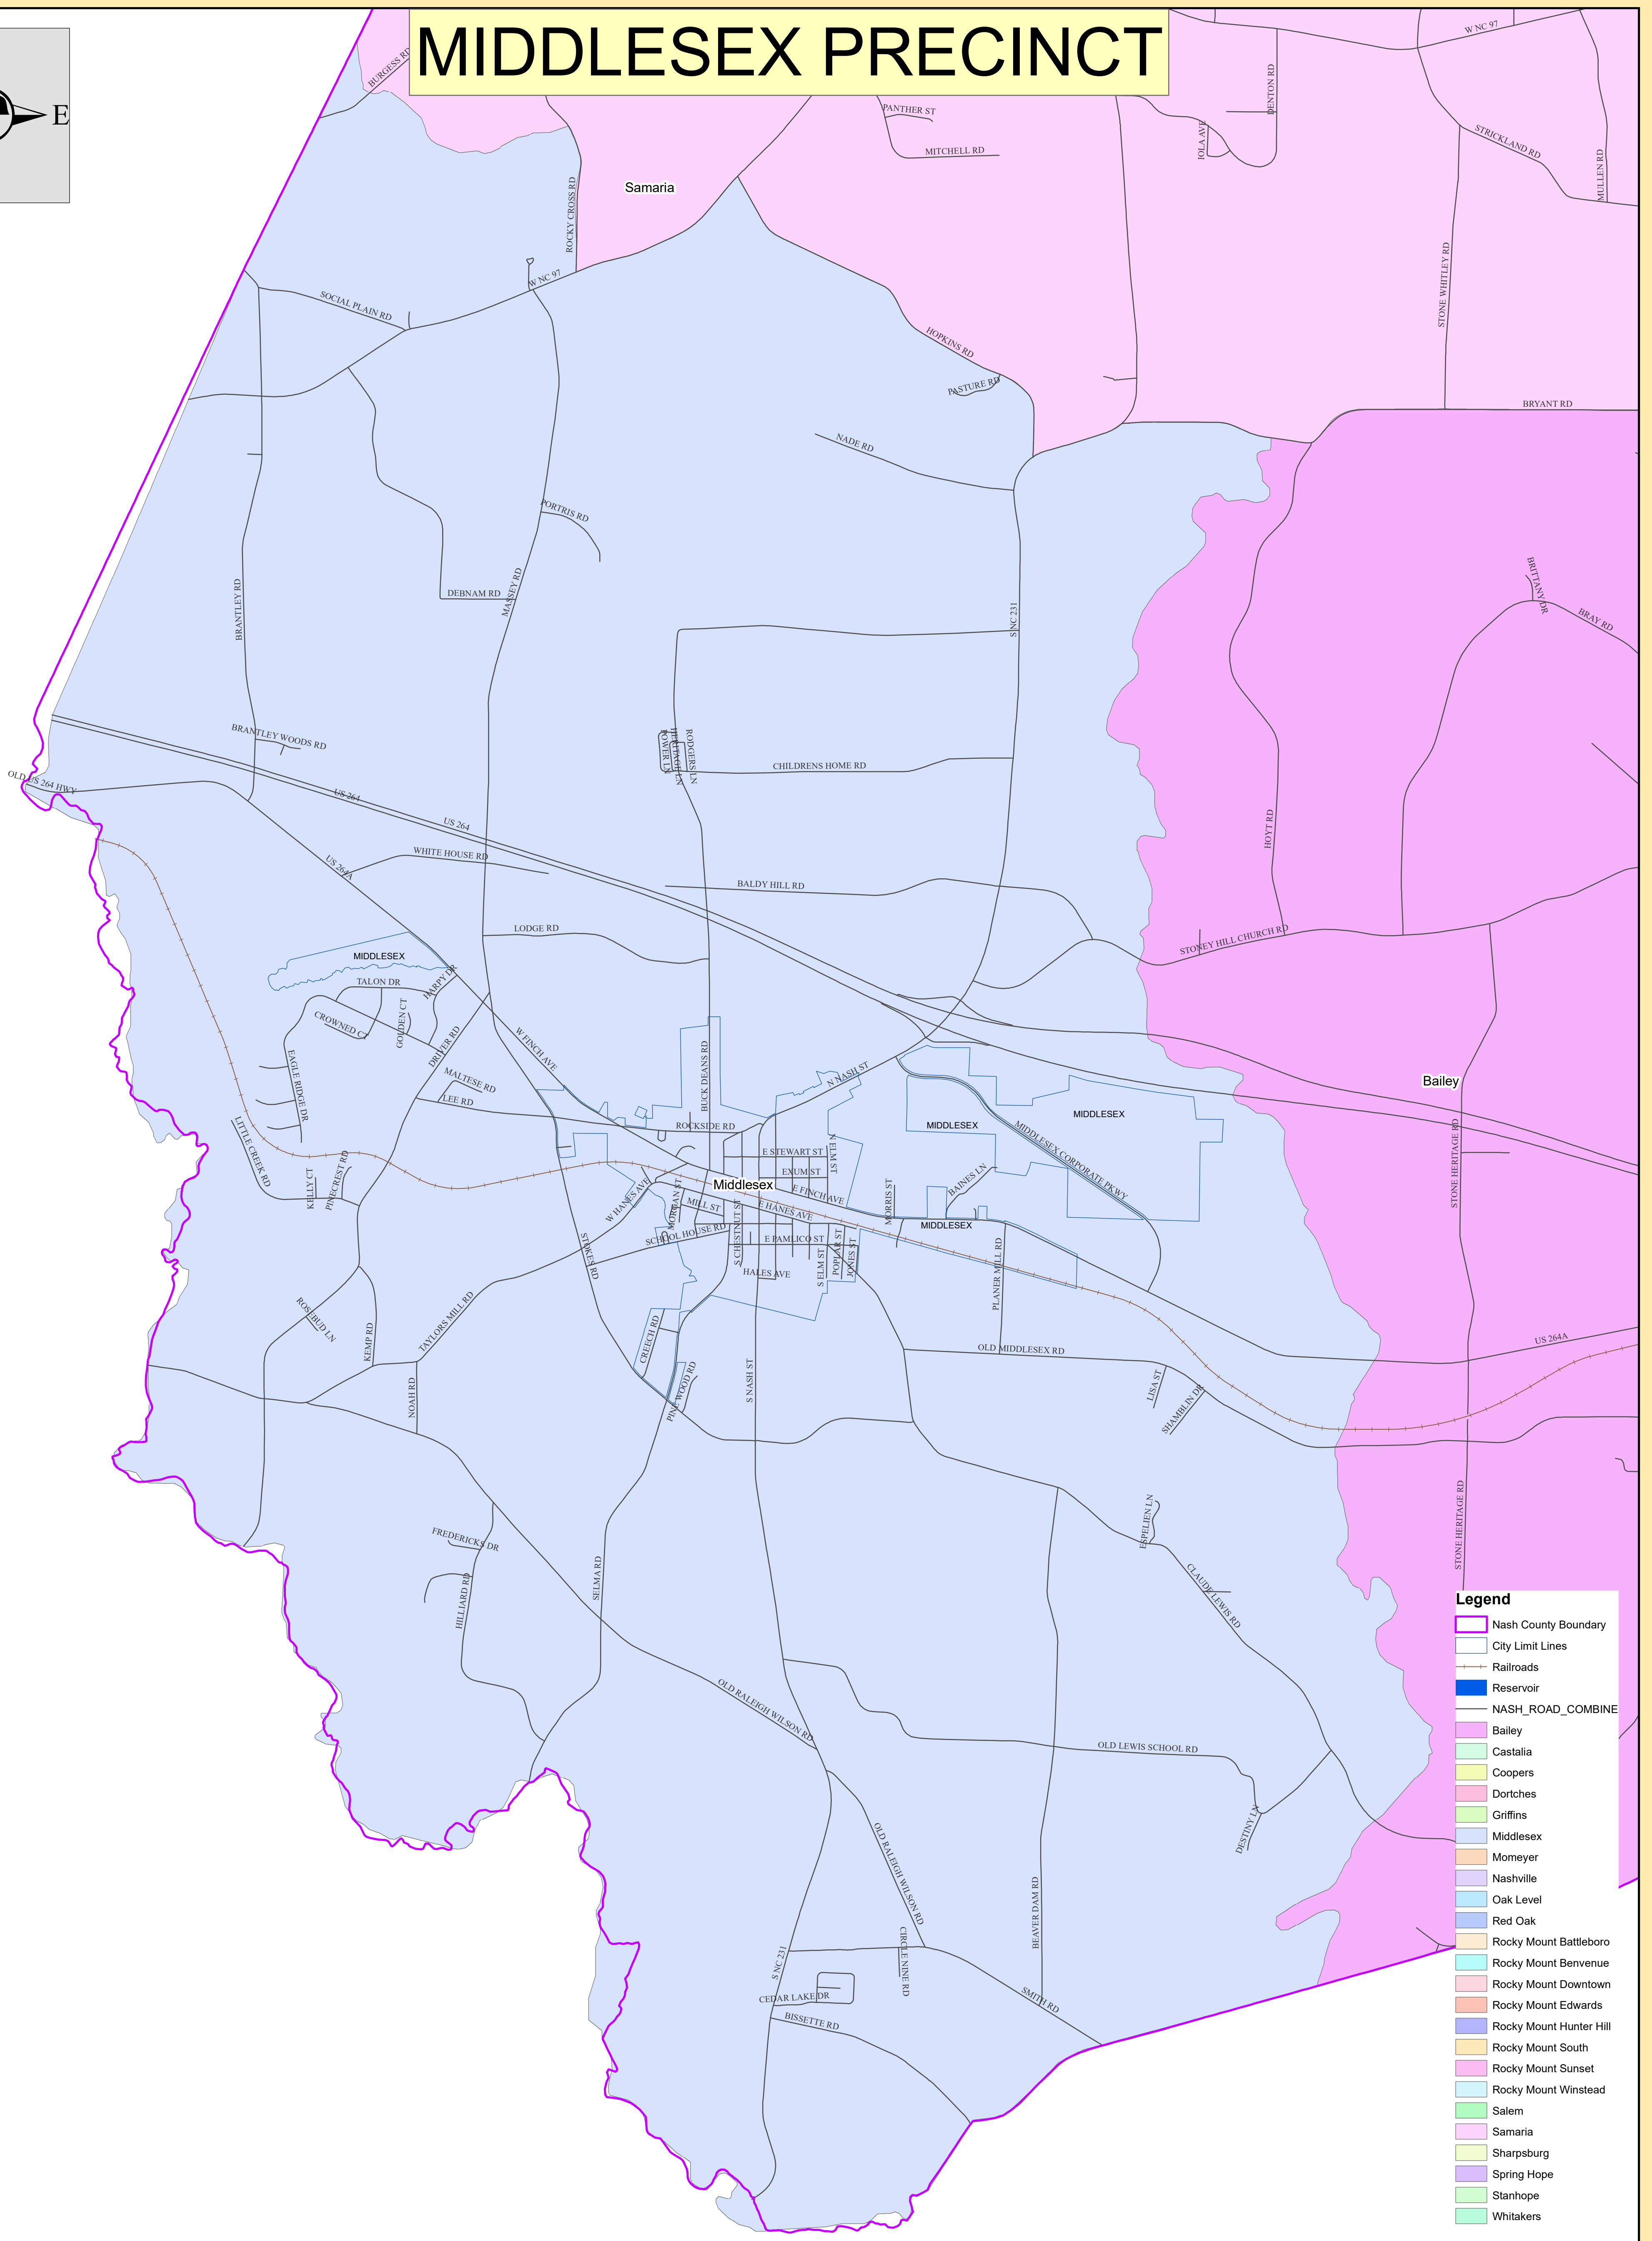

MIDDLESEX PRECINCT

Nash County Board of Elections

1006 Eastern Ave., Room 109
Nashville, NC 27856

Date: 1/25/2018