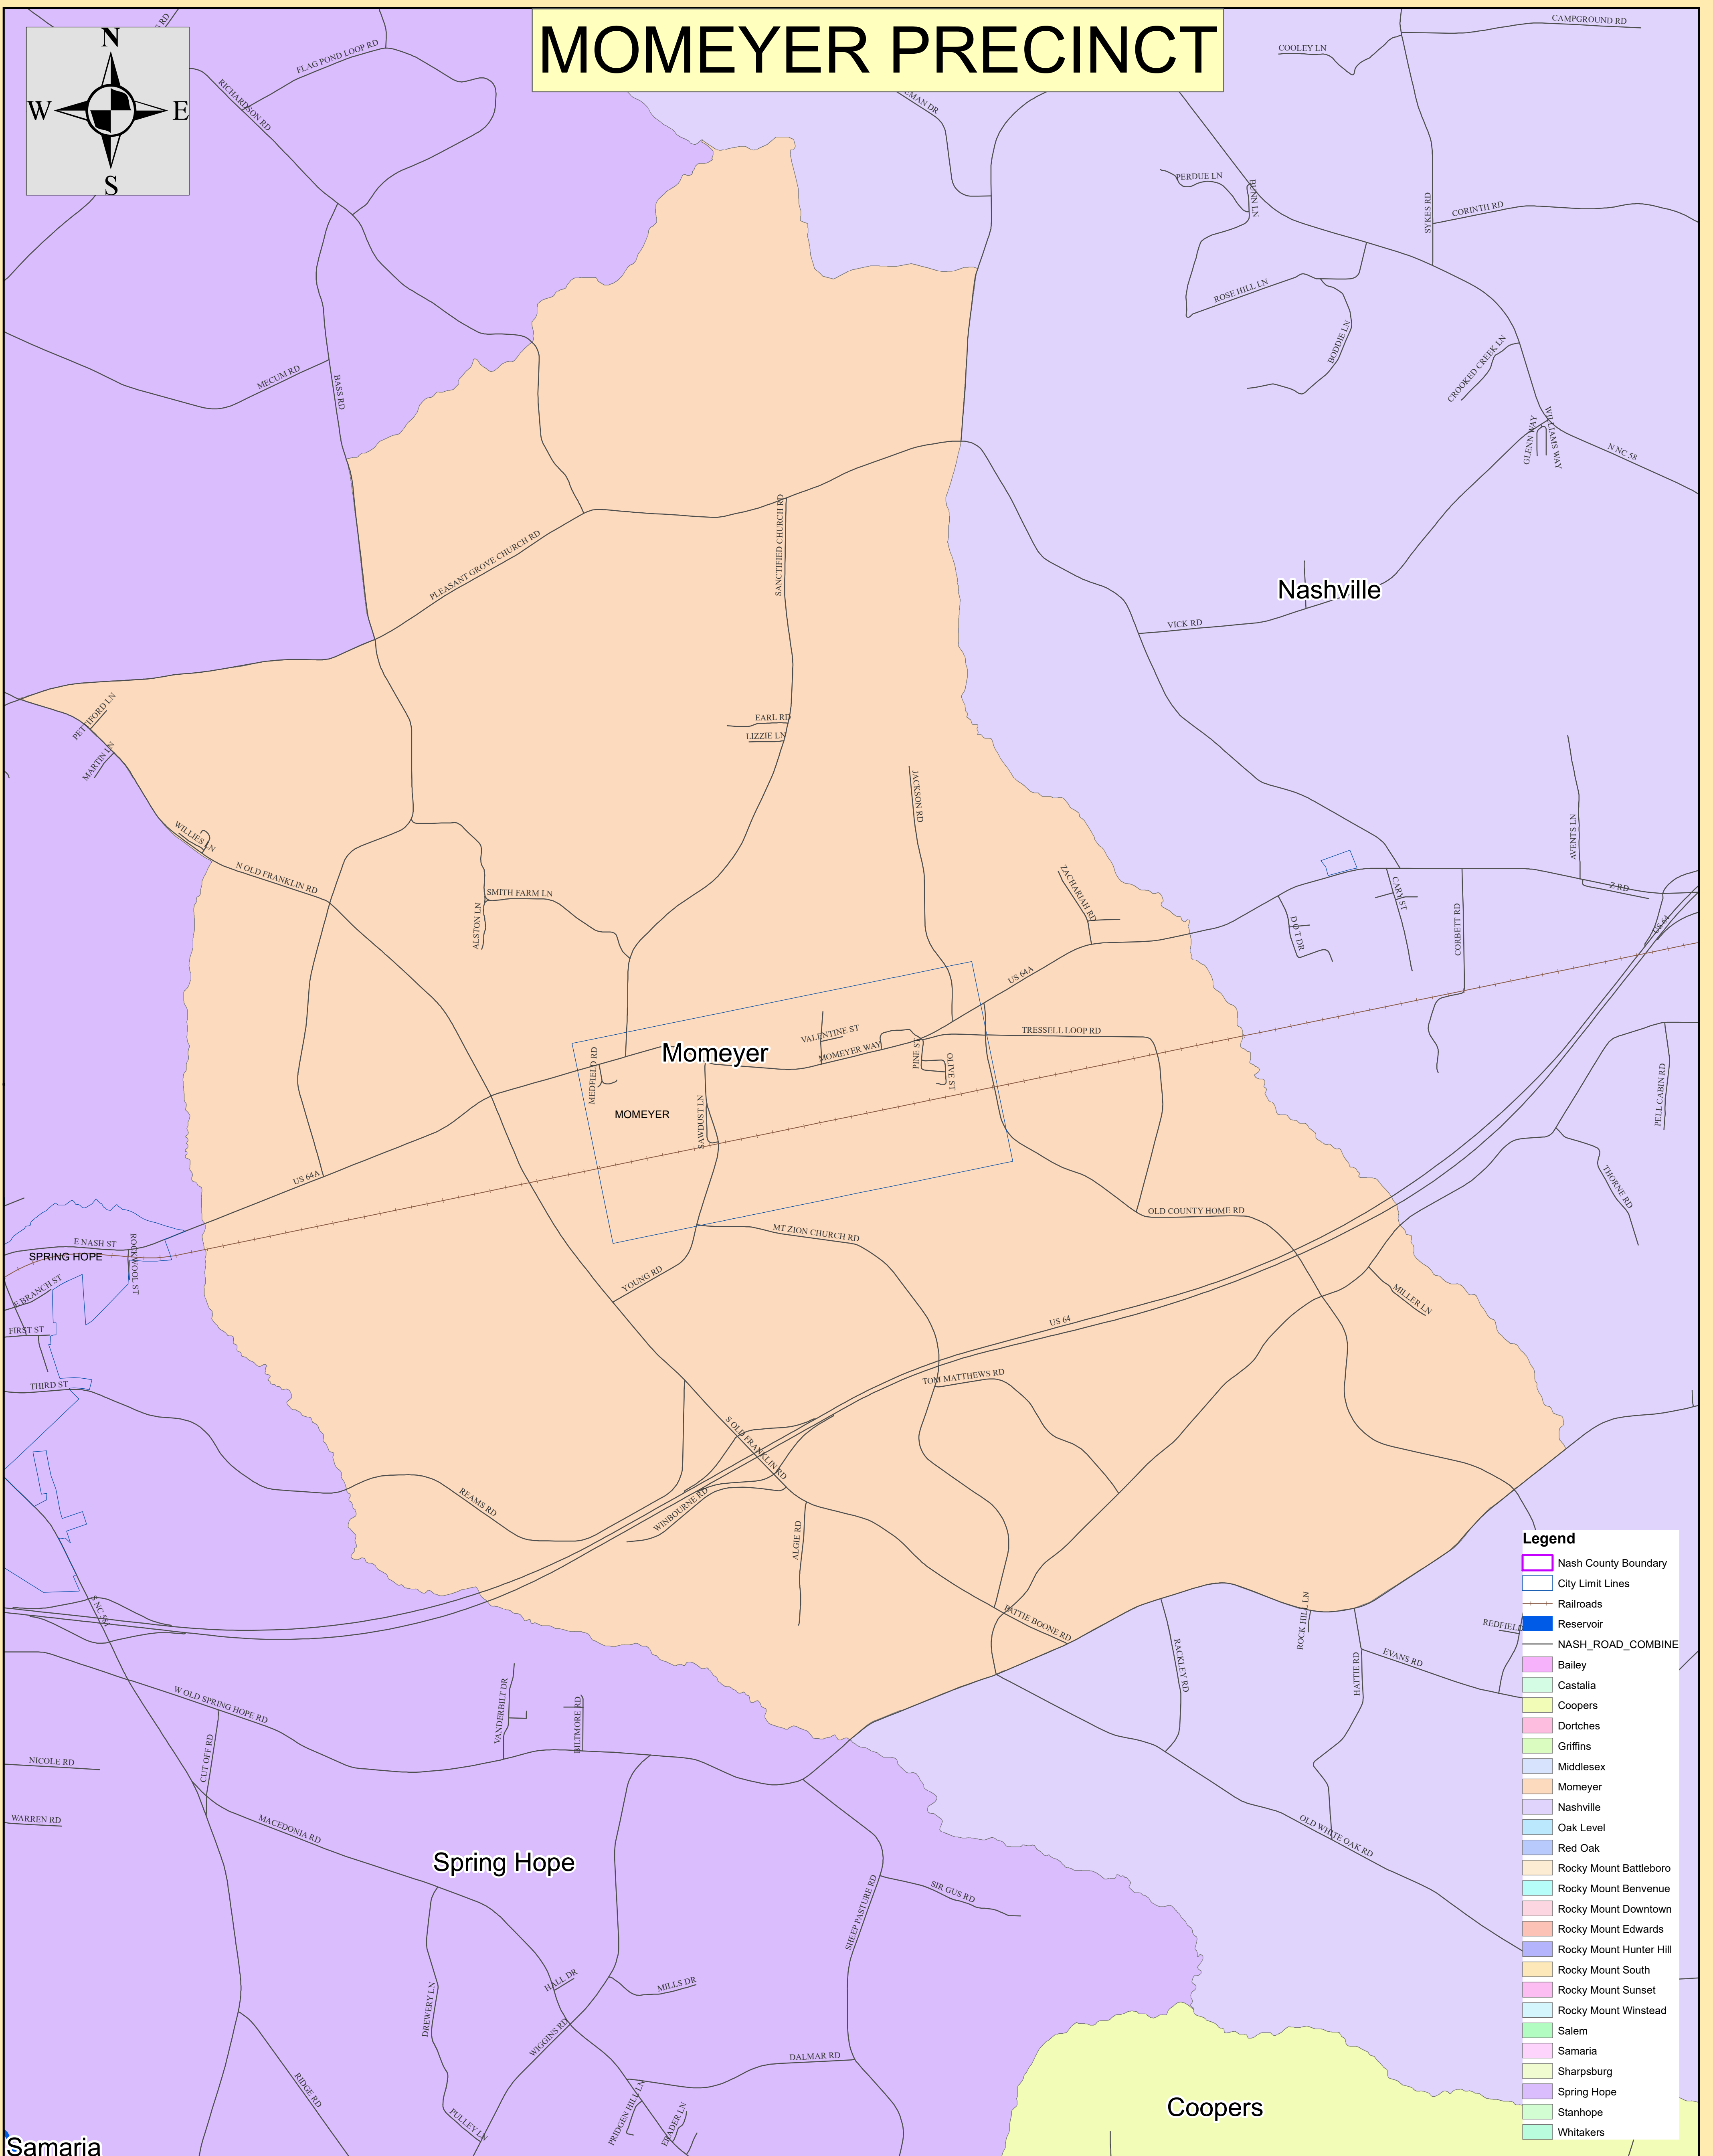

# MOMEYER PRECINCT

- Legend**
- Nash County Boundary
  - City Limit Lines
  - Railroads
  - Reservoir
  - NASH\_ROAD\_COMBINE
  - Bailey
  - Castalia
  - Coopers
  - Dortches
  - Griffins
  - Middlesex
  - Momeyer
  - Nashville
  - Oak Level
  - Red Oak
  - Rocky Mount Battleboro
  - Rocky Mount Benvenue
  - Rocky Mount Downtown
  - Rocky Mount Edwards
  - Rocky Mount Hunter Hill
  - Rocky Mount South
  - Rocky Mount Sunset
  - Rocky Mount Winstead
  - Salem
  - Samaria
  - Sharpsburg
  - Spring Hope
  - Stanhope
  - Whitakers

## Nash County Board of Elections

1006 Eastern Ave., Room 109  
Nashville, NC 27856

Date: 1/25/2018