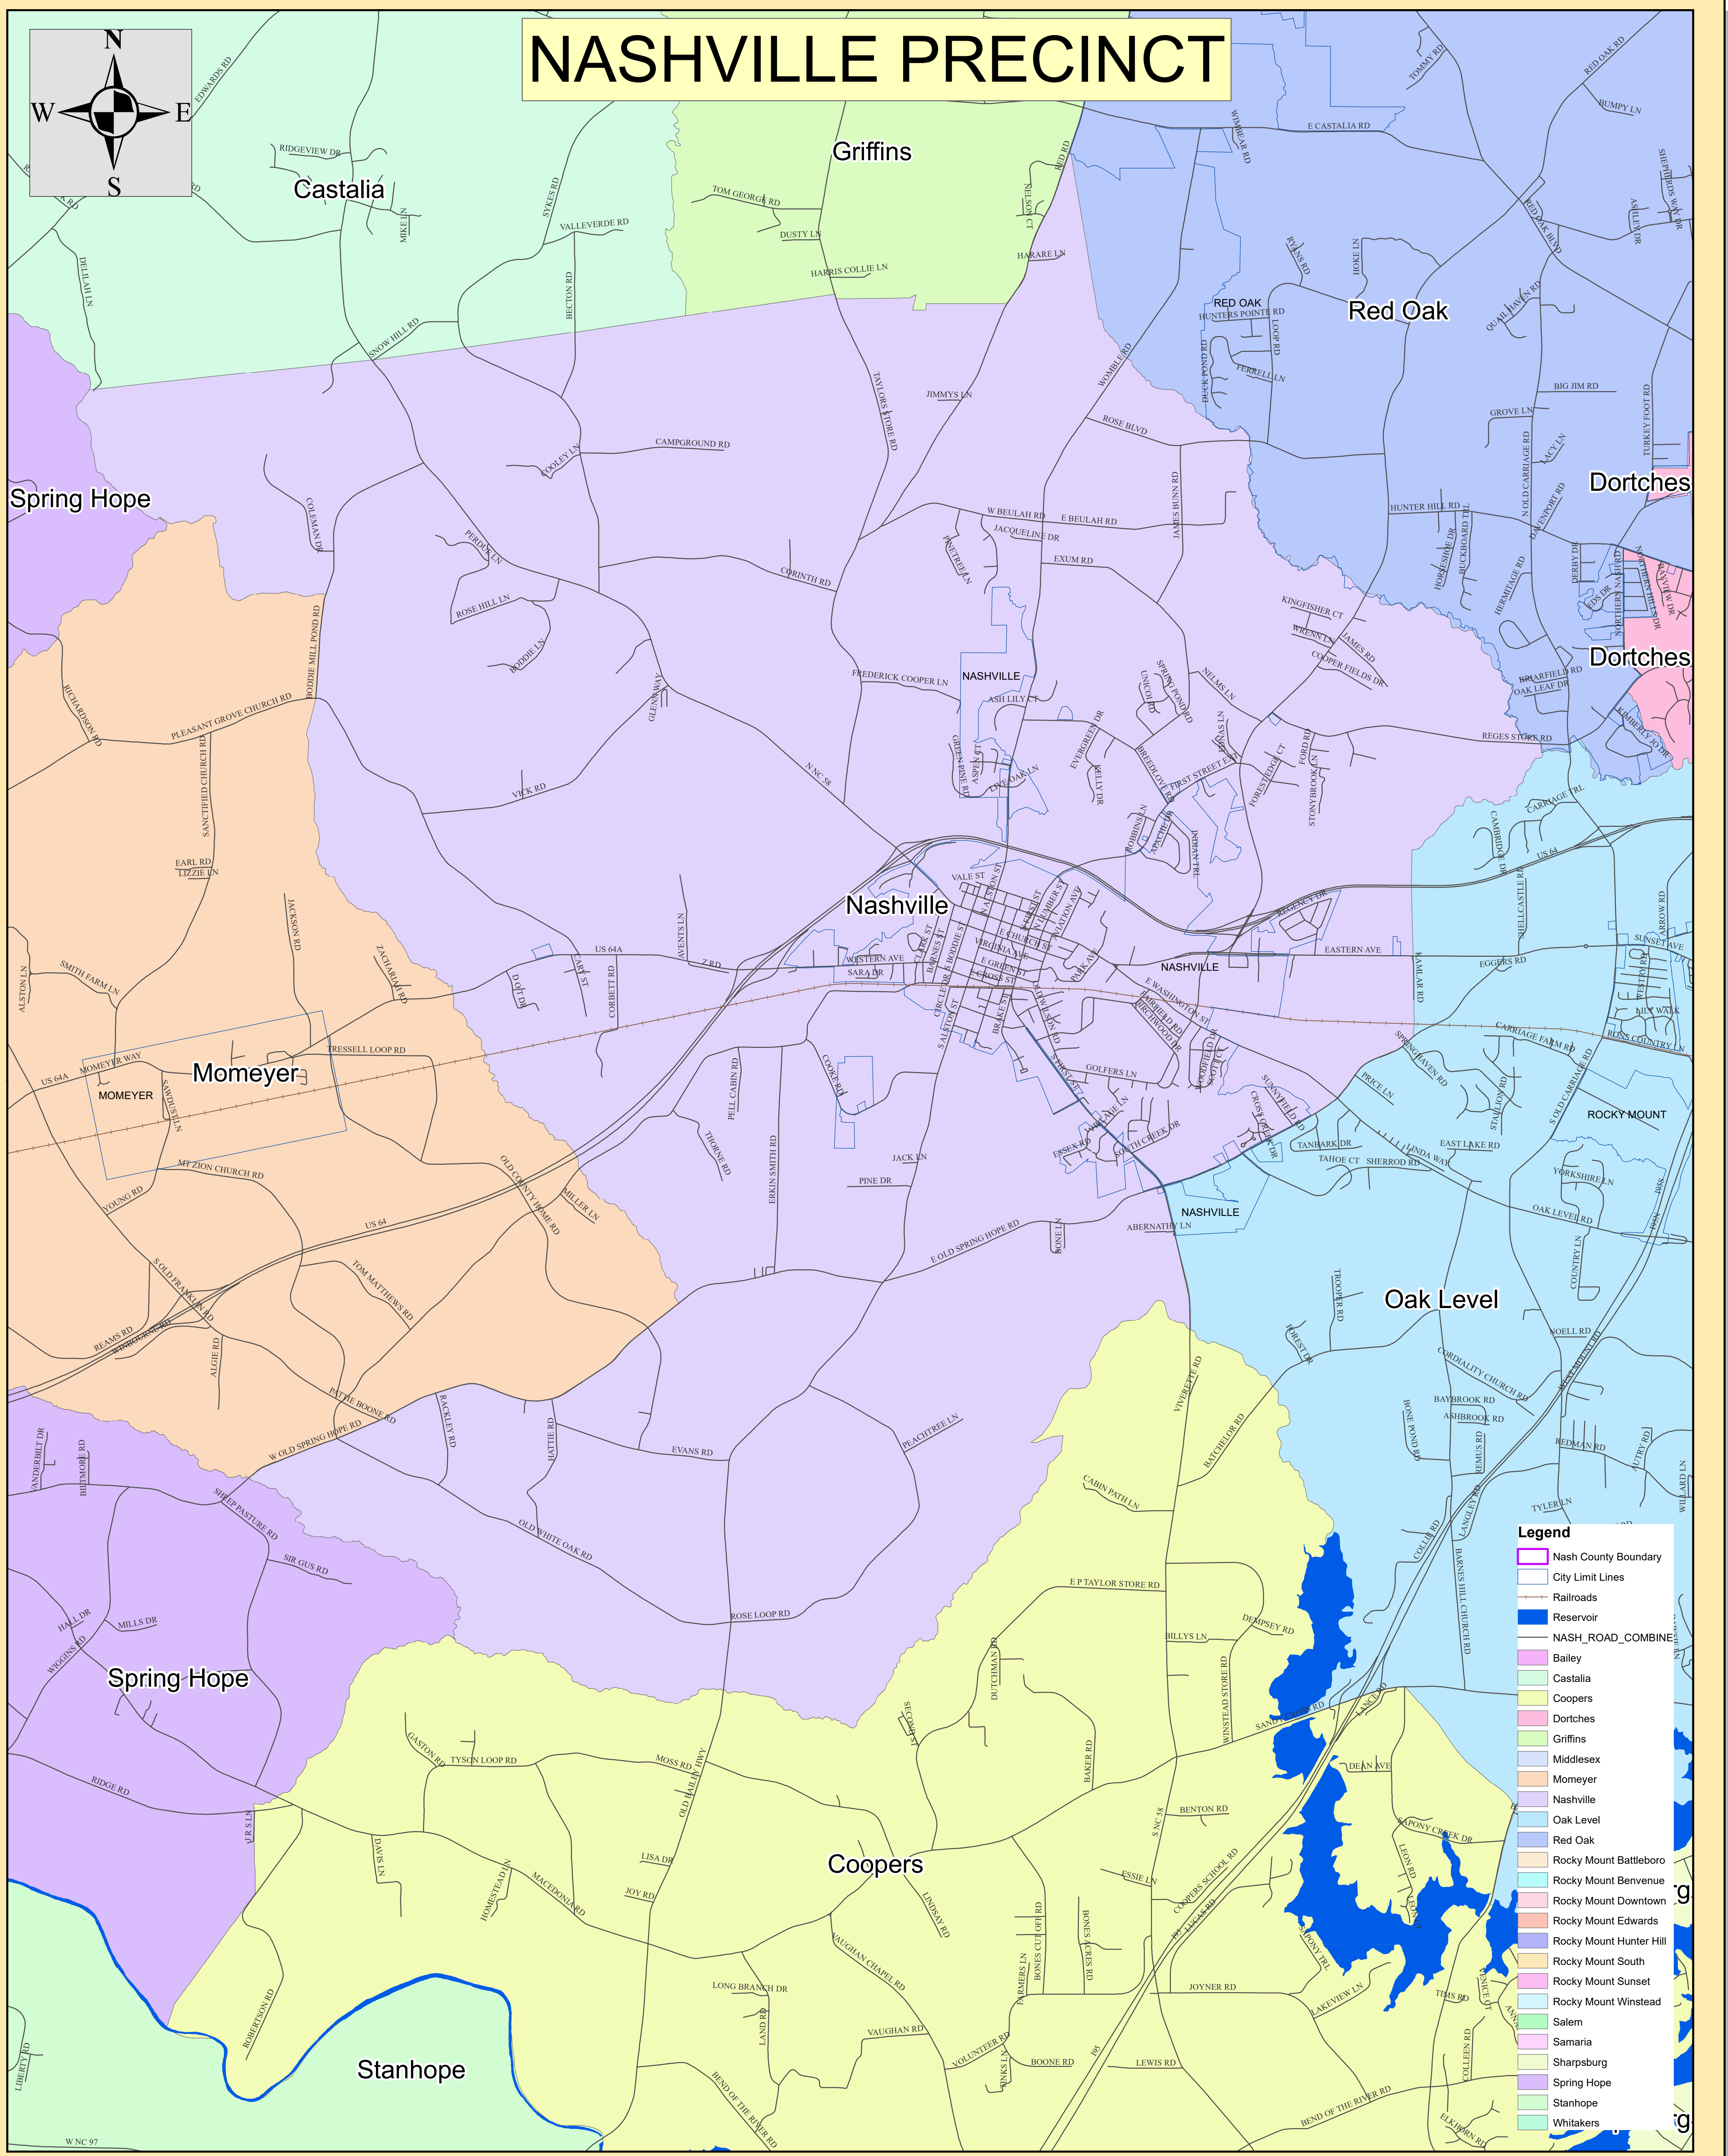

NASHVILLE PRECINCT

- Legend**
- Nash County Boundary
 - City Limit Lines
 - Railroads
 - Reservoir
 - NASH_ROAD_COMBINE
 - Bailey
 - Castalia
 - Coopers
 - Dortches
 - Griffins
 - Middlesex
 - Momeyer
 - Nashville
 - Oak Level
 - Red Oak
 - Rocky Mount Battleboro
 - Rocky Mount Benvenue
 - Rocky Mount Downtown
 - Rocky Mount Edwards
 - Rocky Mount Hunter Hill
 - Rocky Mount South
 - Rocky Mount Sunset
 - Rocky Mount Winstead
 - Salem
 - Samaria
 - Sharpsburg
 - Spring Hope
 - Stanhope
 - Whitakers

Nash County Board of Elections

1006 Eastern Ave., Room 109
Nashville, NC 27856

Date: 1/25/2018