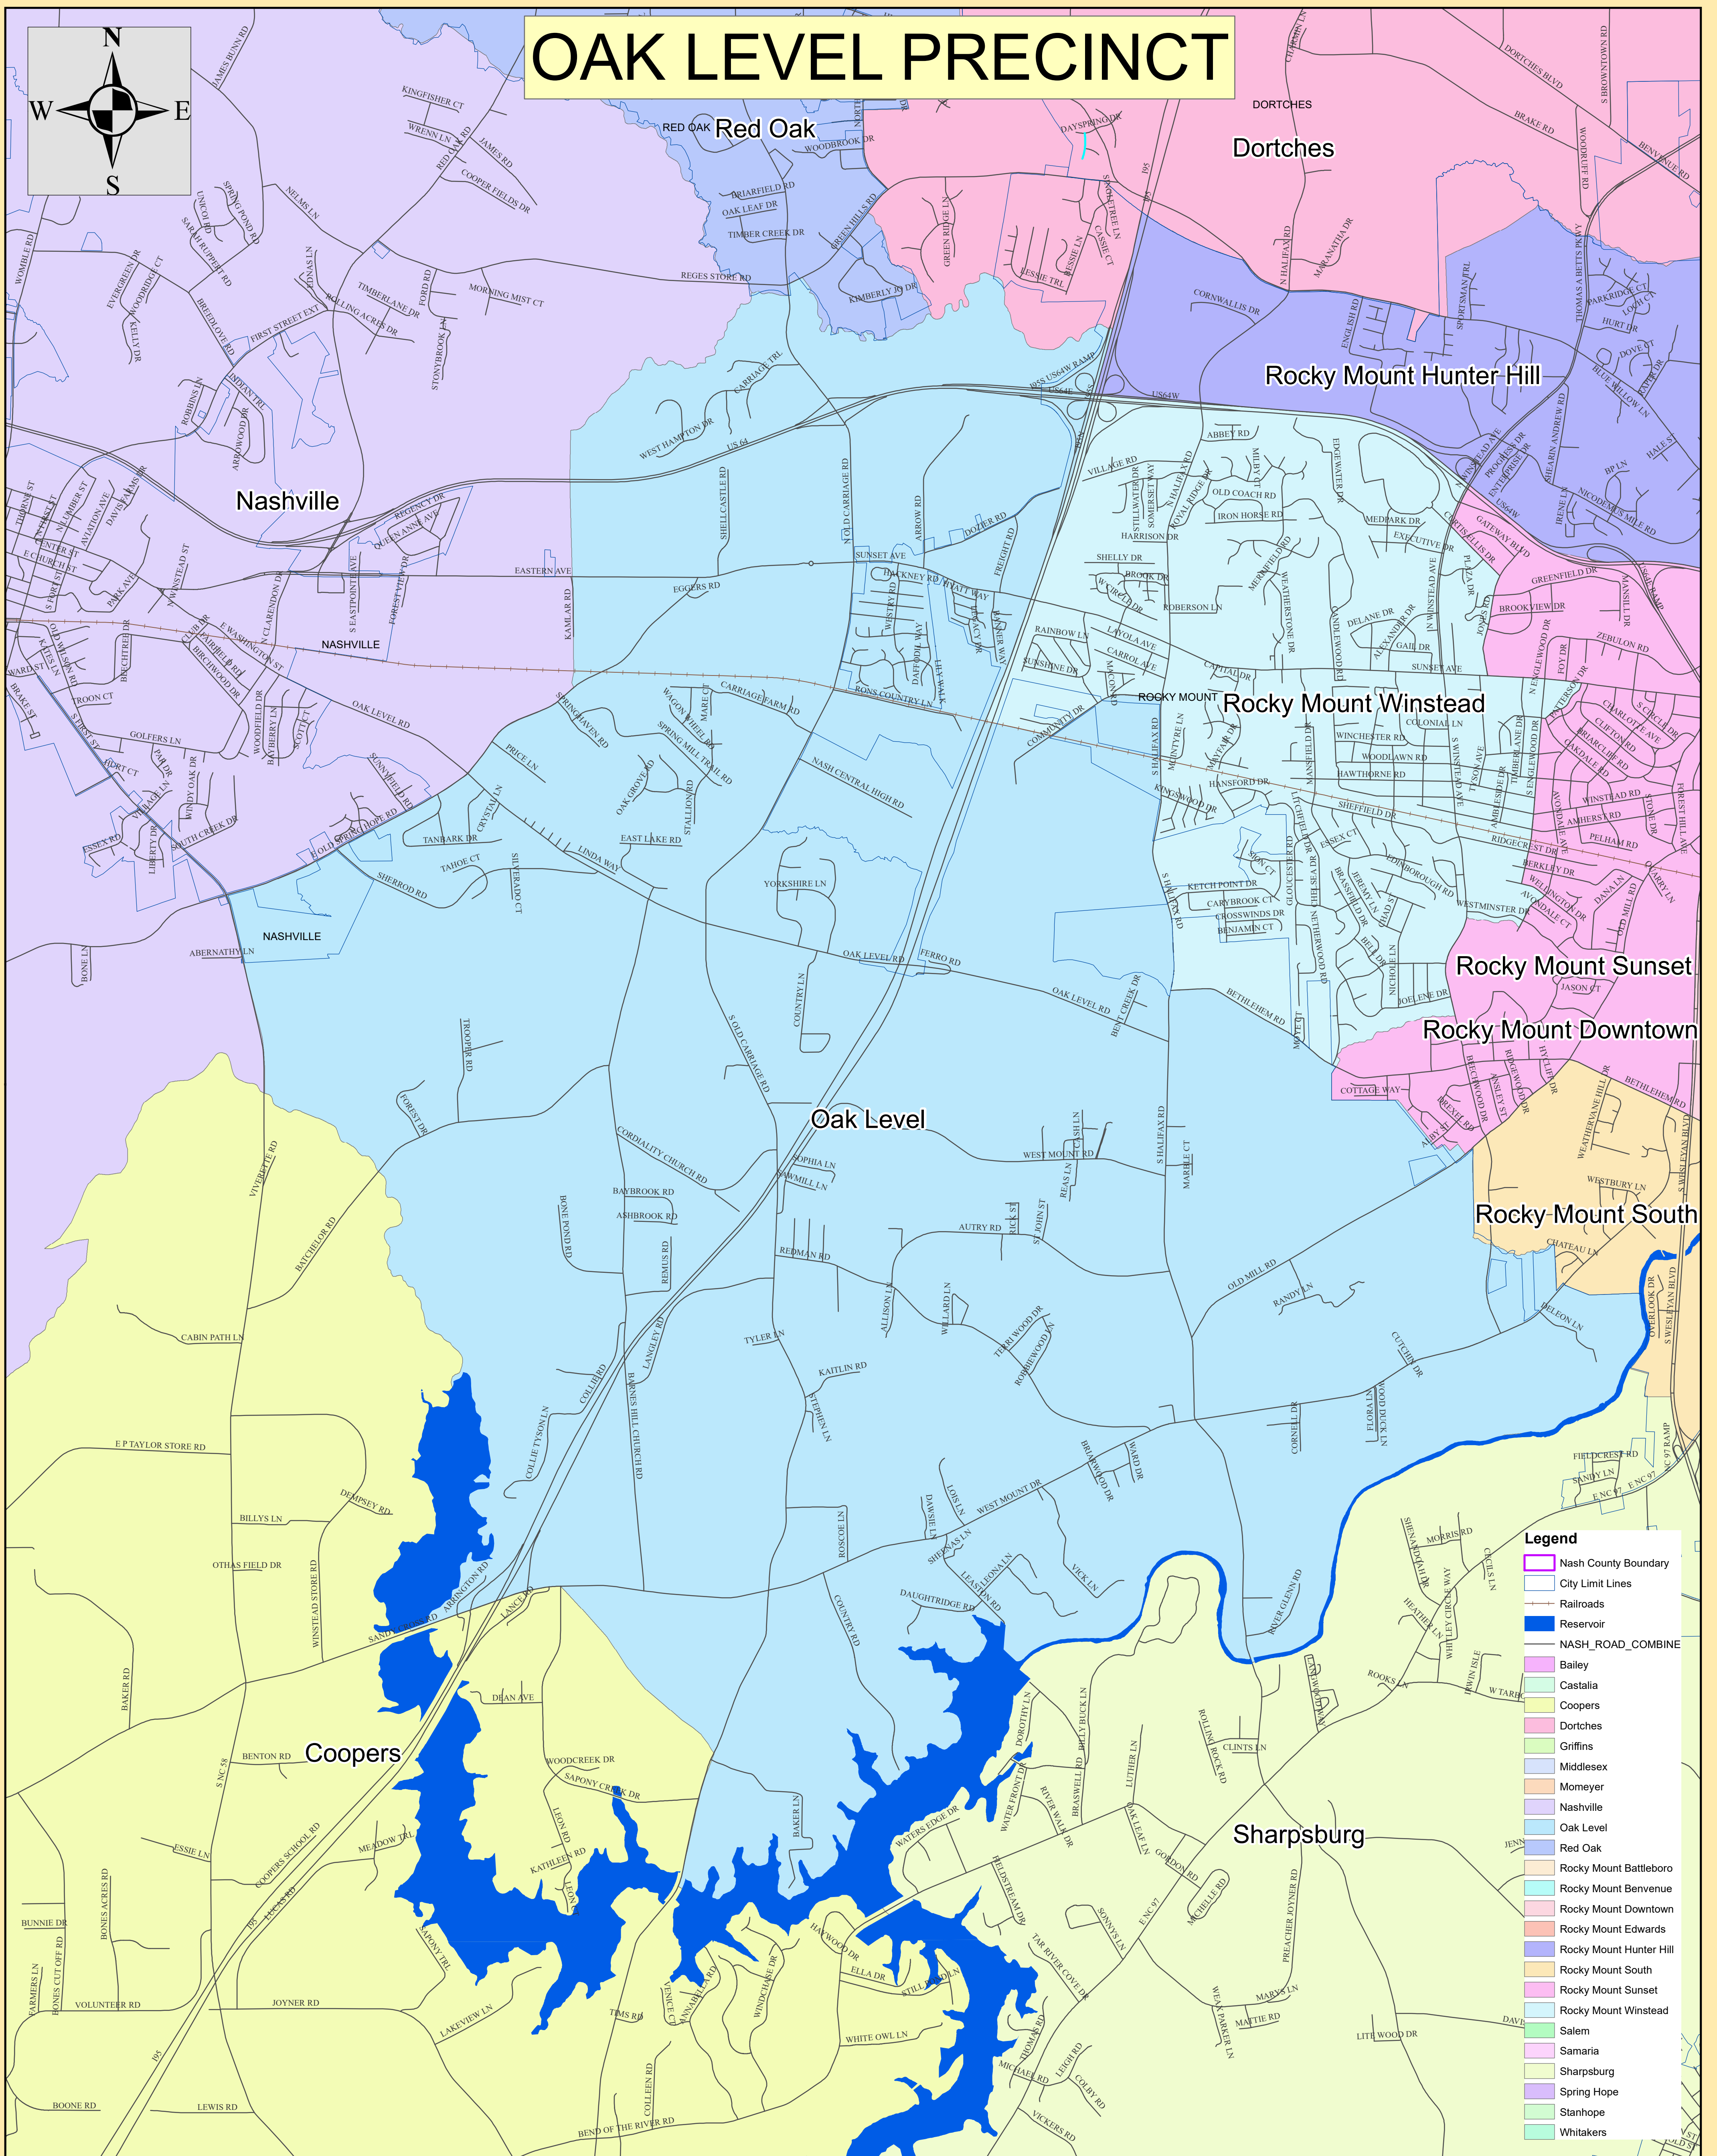

OAK LEVEL PRECINCT

- Legend**
- Nash County Boundary
 - City Limit Lines
 - Railroads
 - Reservoir
 - NASH_ROAD_COMBINE
 - Bailey
 - Castalia
 - Coopers
 - Dortches
 - Griffins
 - Middlesex
 - Momery
 - Nashville
 - Oak Level
 - Red Oak
 - Rocky Mount Battleboro
 - Rocky Mount Benvenue
 - Rocky Mount Downtown
 - Rocky Mount Edwards
 - Rocky Mount Hunter Hill
 - Rocky Mount South
 - Rocky Mount Sunset
 - Rocky Mount Winstead
 - Salem
 - Samaria
 - Sharpsburg
 - Spring Hope
 - Stanhope
 - Whitakers

Nash County Board of Elections

1006 Eastern Ave., Room 109
Nashville, NC 27856

Date: 1/25/2018