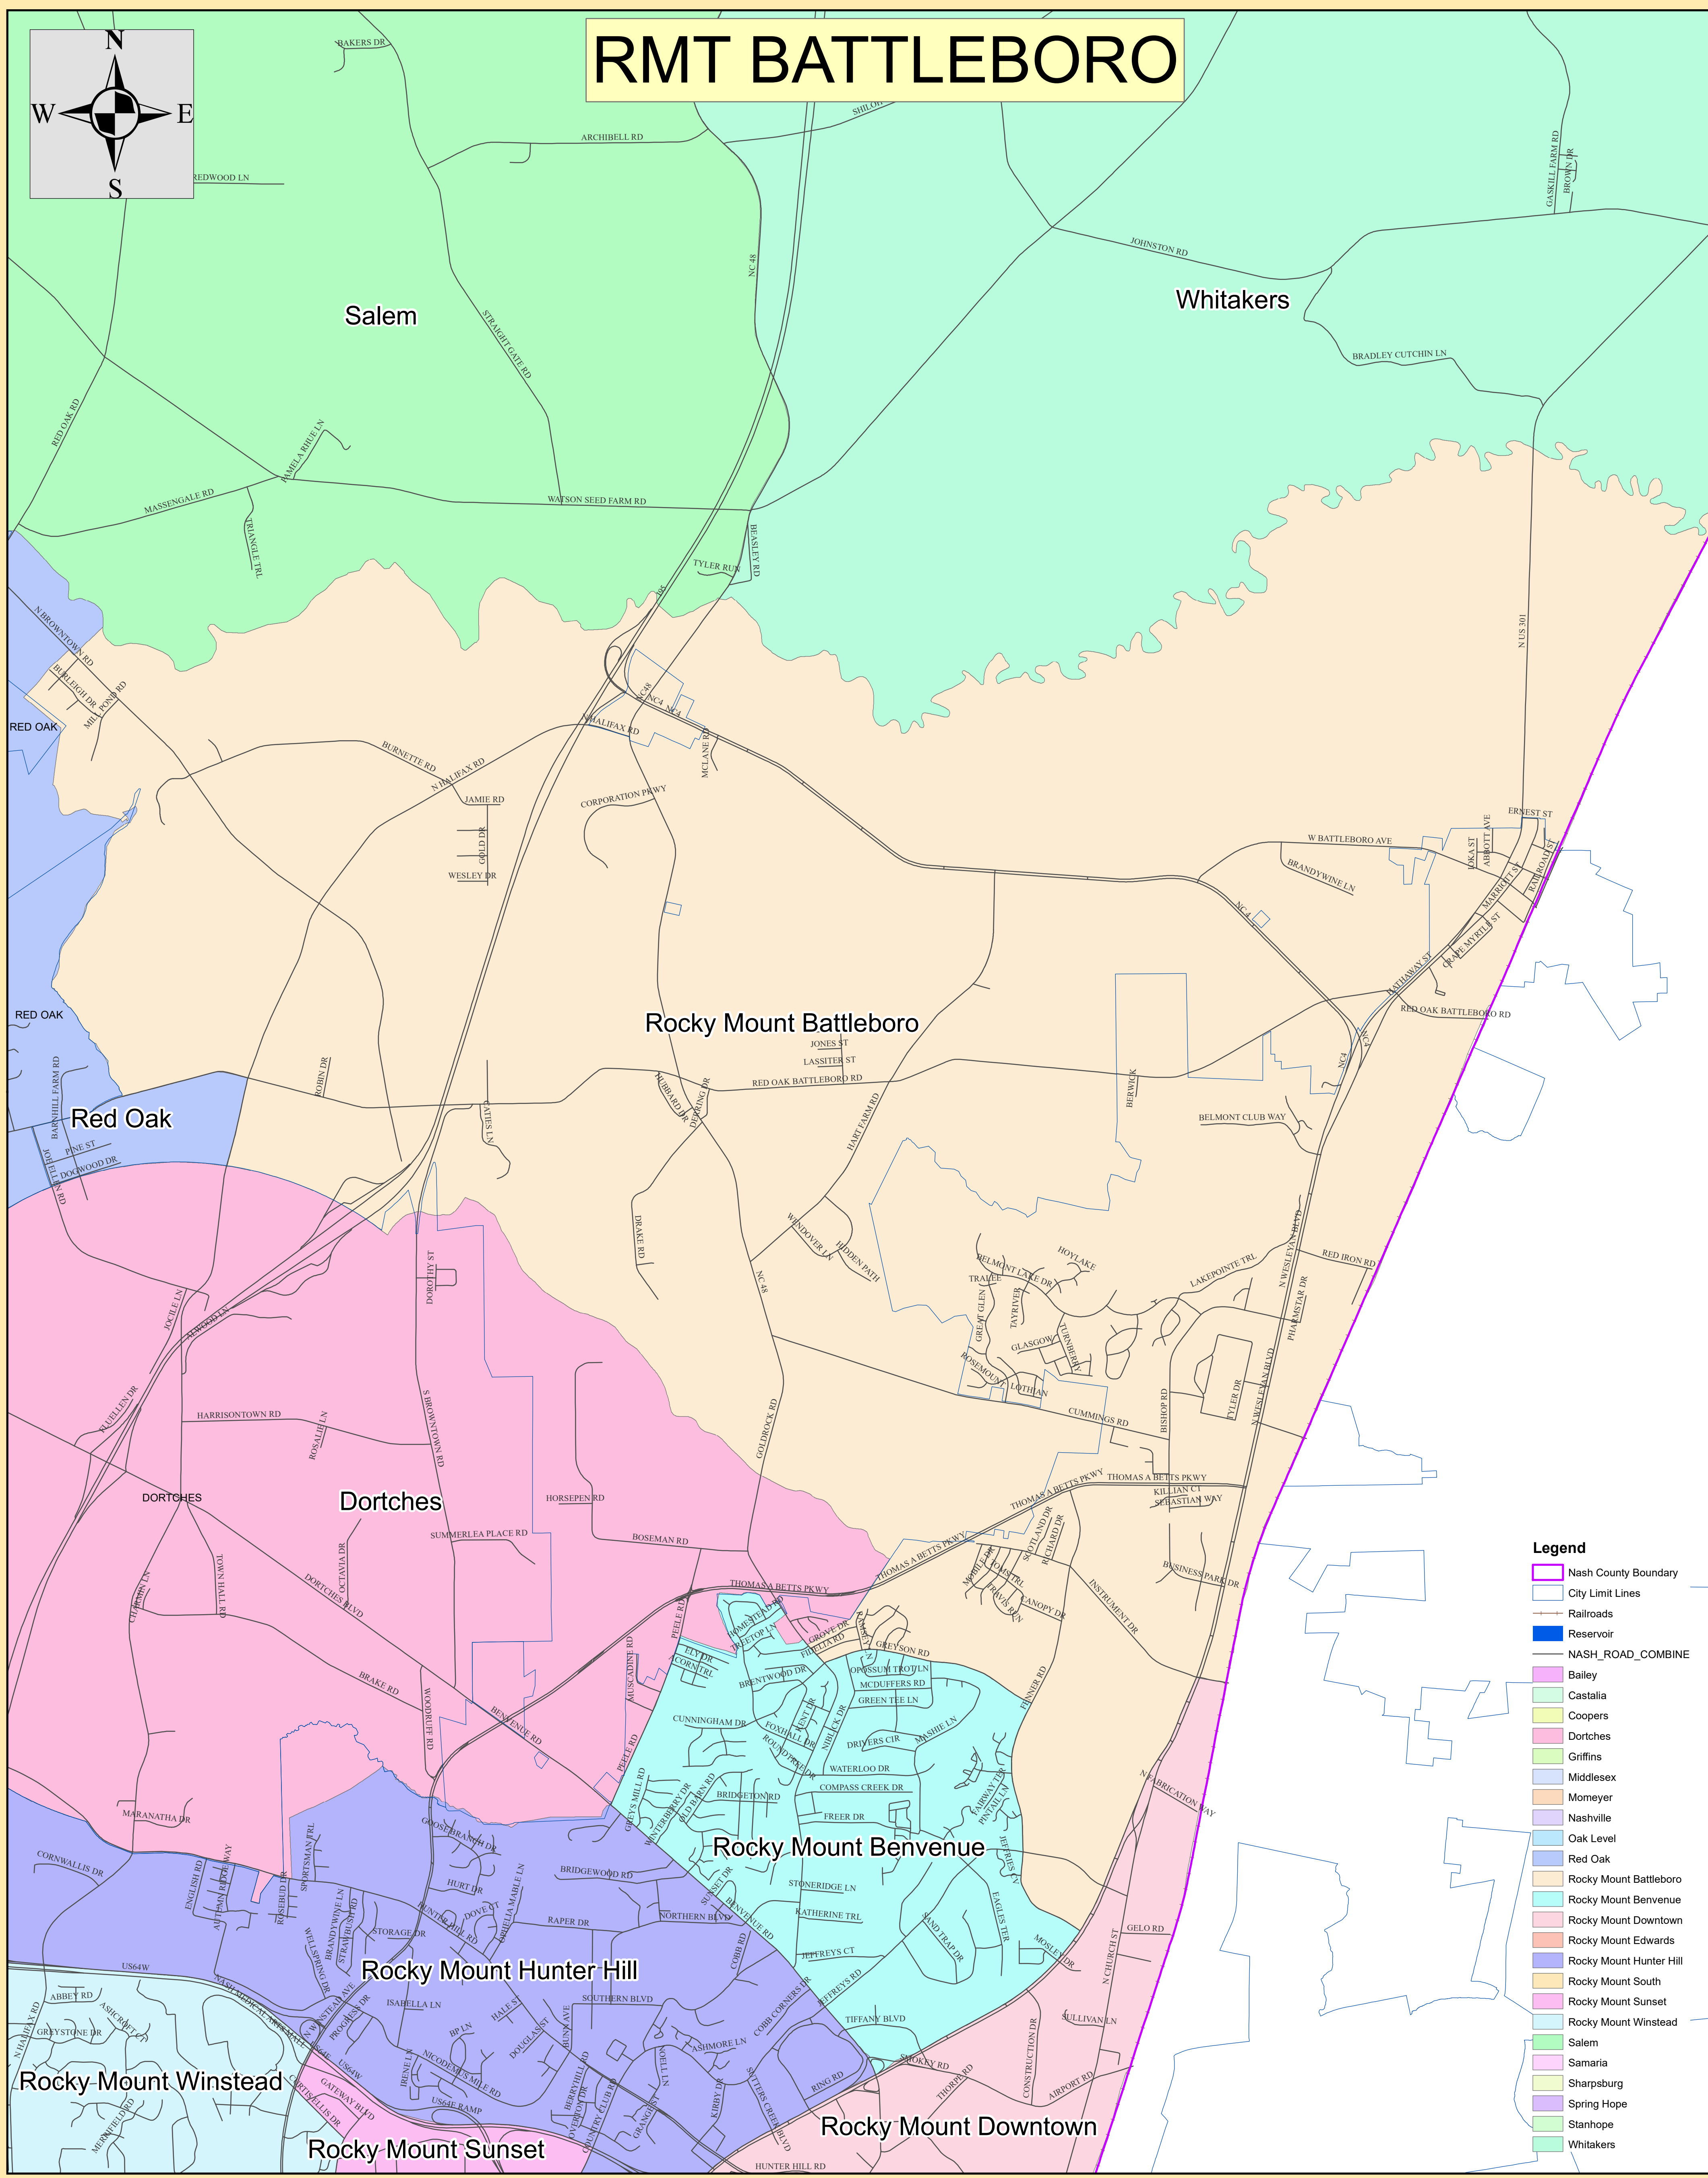

RMT BATTLEBORO

- Legend**
- Nash County Boundary
 - City Limit Lines
 - Railroads
 - Reservoir
 - NASH_ROAD_COMBINE
 - Bailey
 - Castalia
 - Coopers
 - Dorchies
 - Griffins
 - Middlesex
 - Momeyer
 - Nashville
 - Oak Level
 - Red Oak
 - Rocky Mount Battleboro
 - Rocky Mount Benvenue
 - Rocky Mount Downtown
 - Rocky Mount Edwards
 - Rocky Mount Hunter Hill
 - Rocky Mount South
 - Rocky Mount Sunset
 - Rocky Mount Winstead
 - Salem
 - Samaria
 - Sharpshurg
 - Spring Hope
 - Stanhope
 - Whitakers

Nash County Board of Elections

1006 Eastern Ave., Room 109
Nashville, NC 27856

Date: 1/25/2018