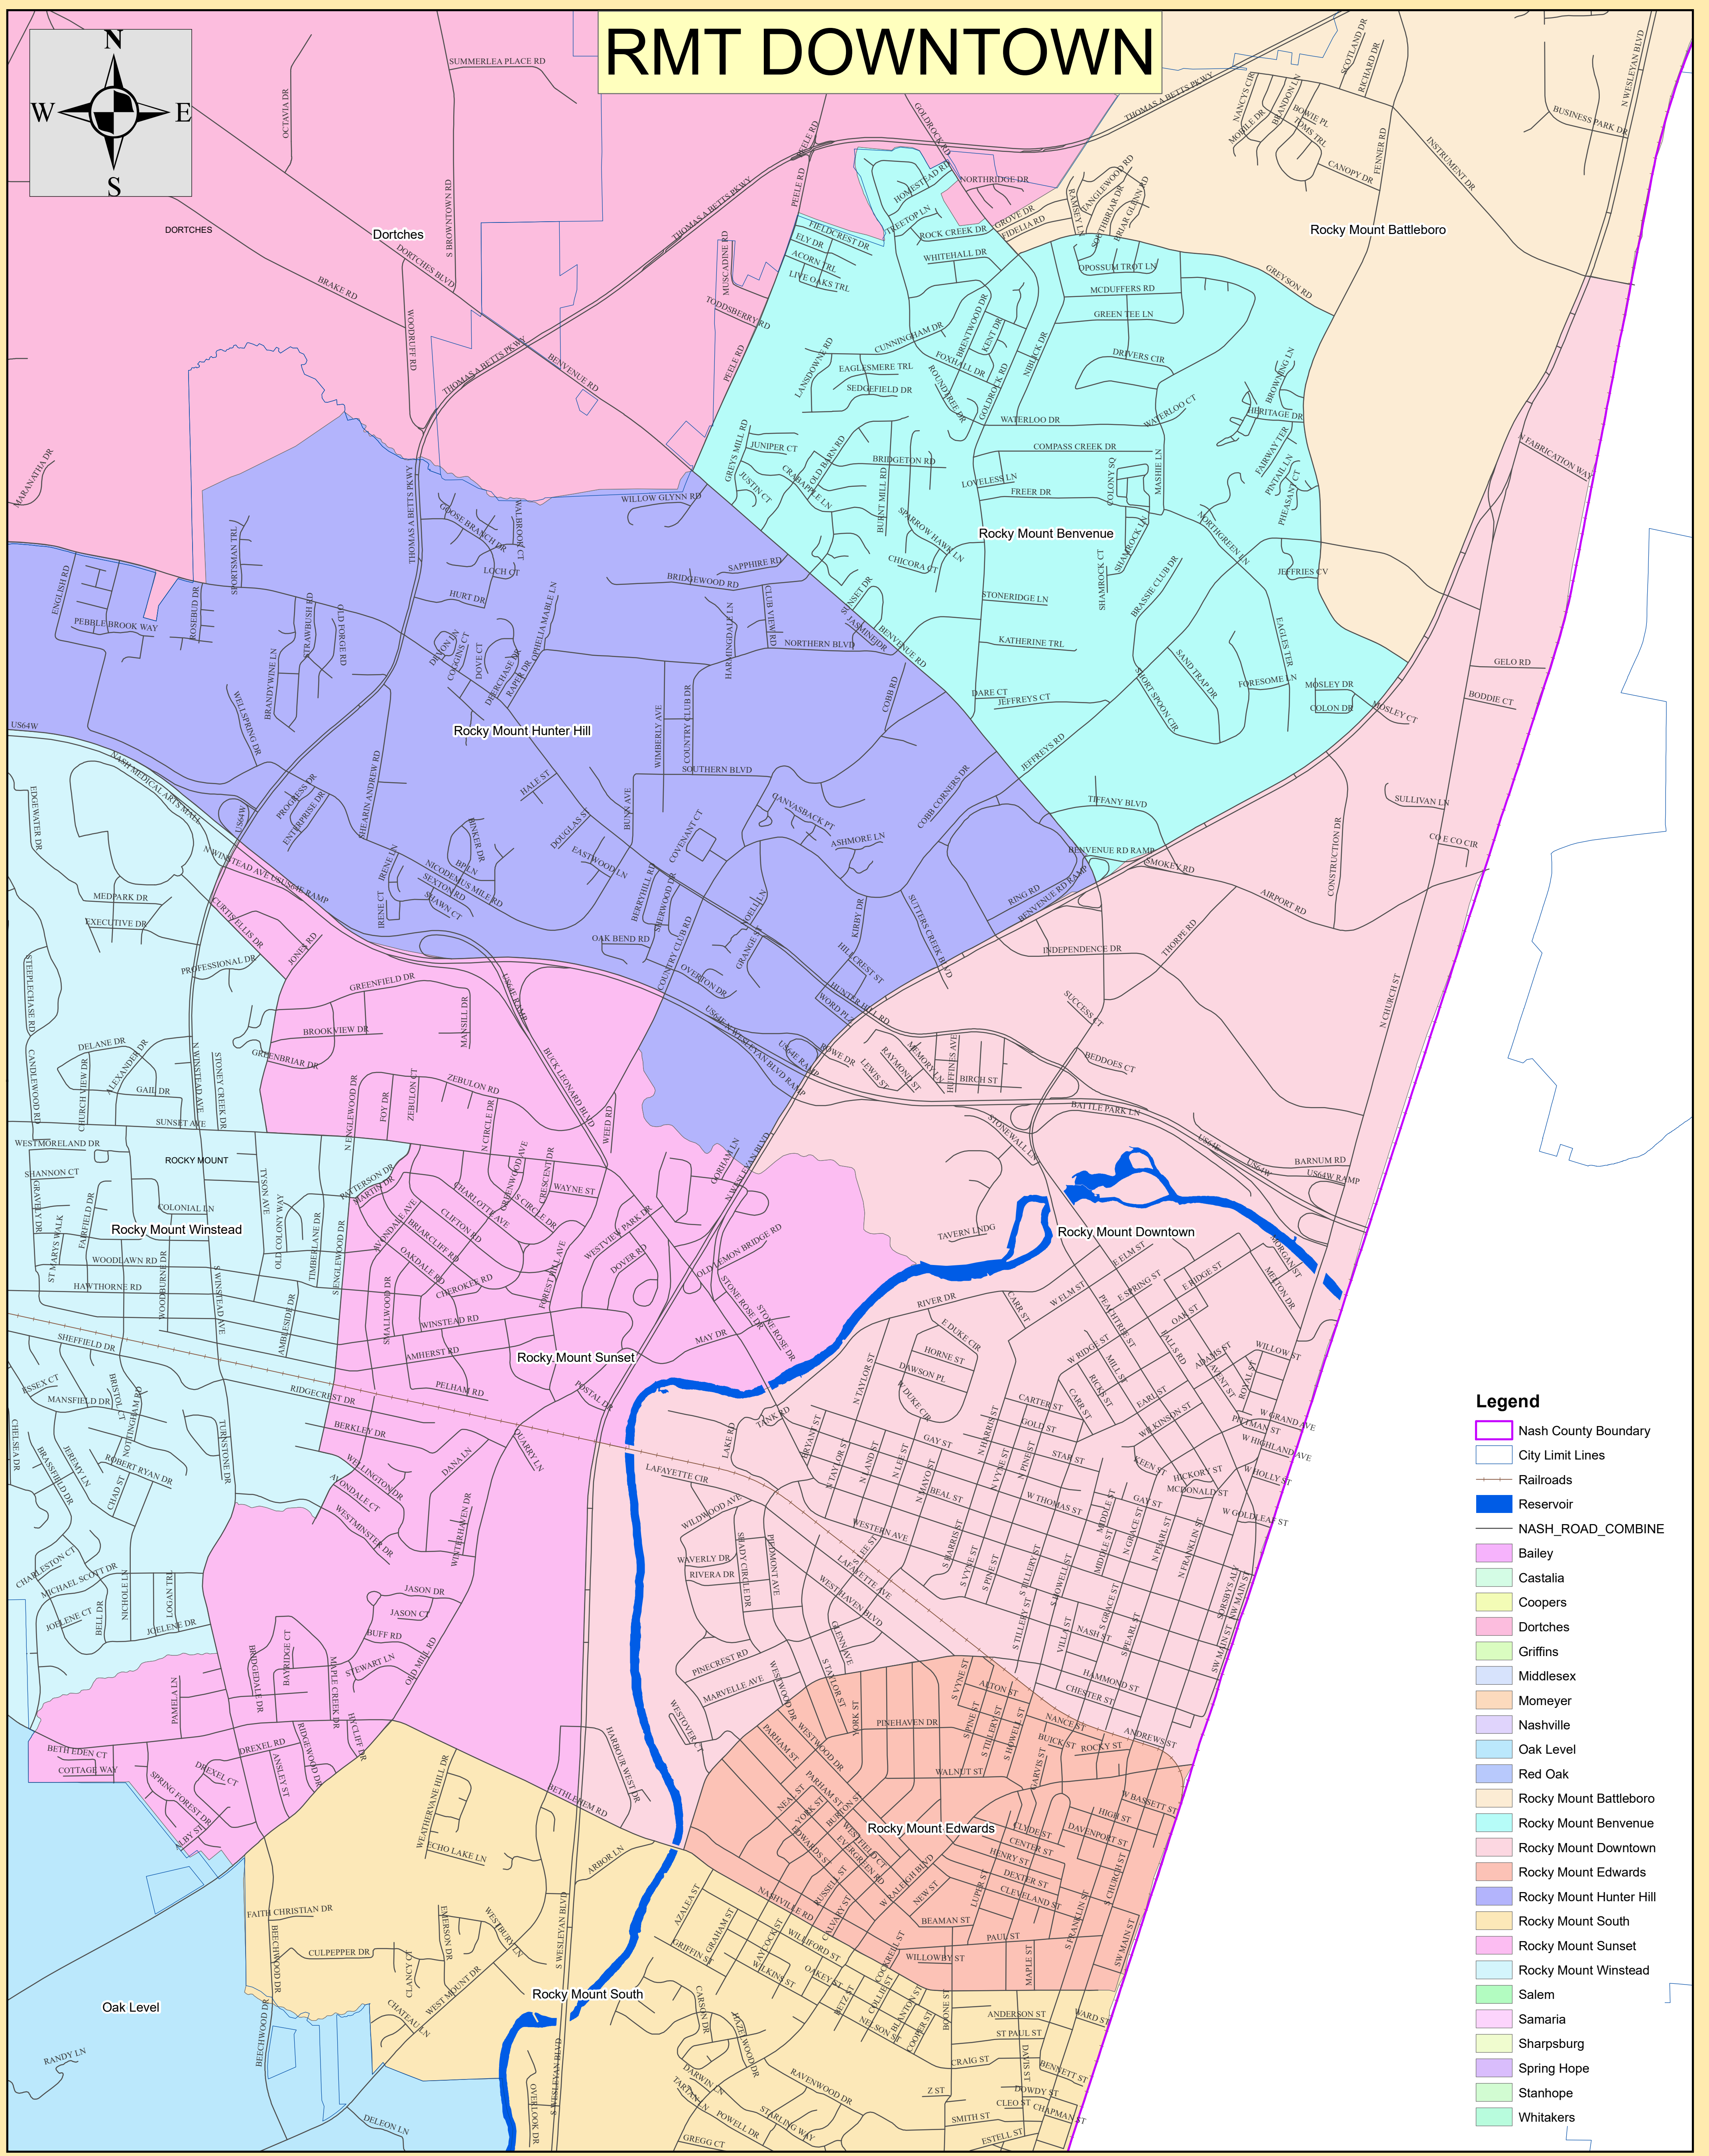

RMT DOWNTOWN

- Legend**
- Nash County Boundary
 - City Limit Lines
 - Railroads
 - Reservoir
 - NASH_ROAD_COMBINE
 - Bailey
 - Castalia
 - Coopers
 - Dorches
 - Griffins
 - Middlesex
 - Momeyer
 - Nashville
 - Oak Level
 - Red Oak
 - Rocky Mount Battleboro
 - Rocky Mount Benvenue
 - Rocky Mount Downtown
 - Rocky Mount Edwards
 - Rocky Mount Hunter Hill
 - Rocky Mount South
 - Rocky Mount Sunset
 - Rocky Mount Winstead
 - Salem
 - Samaria
 - Sharpsburg
 - Spring Hope
 - Stanhope
 - Whitakers

Nash County Board of Elections

1006 Eastern Ave., Room 109
Nashville, NC 27856

Date: 1/28/2018