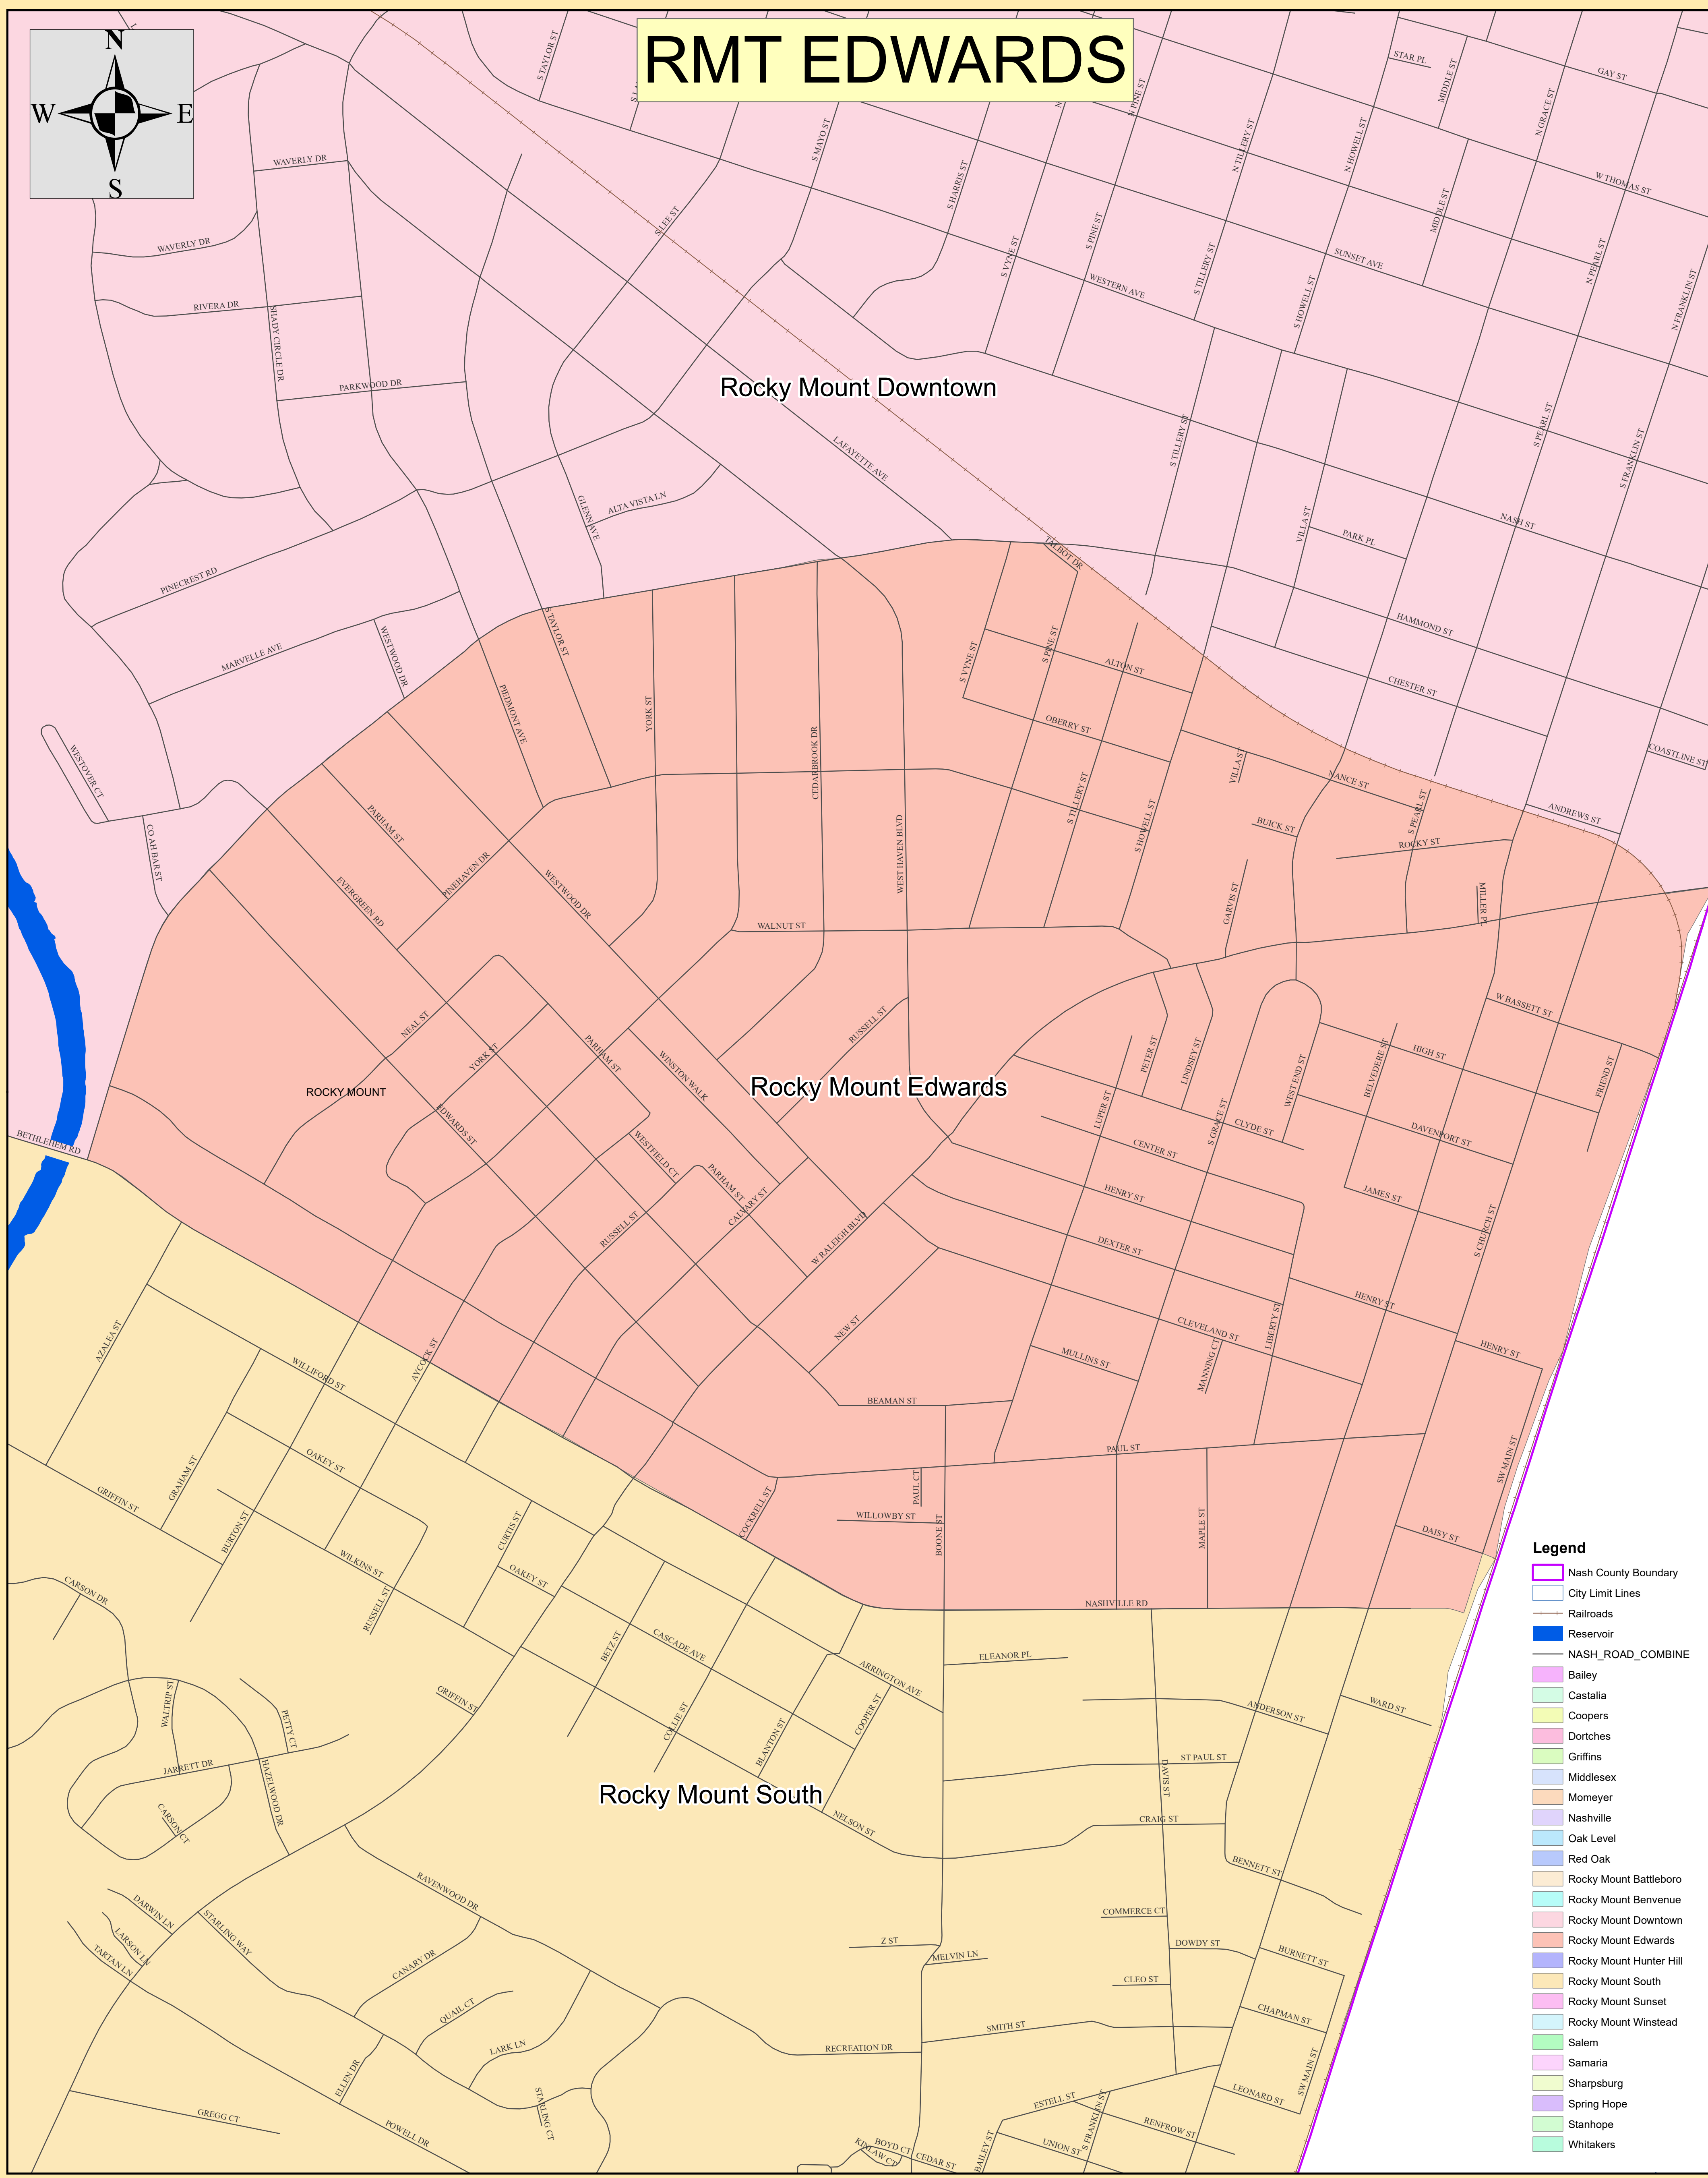

# RMT EDWARDS

- Legend**
- Nash County Boundary
  - City Limit Lines
  - Railroads
  - Reservoir
  - NASH\_ROAD\_COMBINE
  - Bailey
  - Castalia
  - Coopers
  - Dortches
  - Griffins
  - Middlesex
  - Momeyer
  - Nashville
  - Oak Level
  - Red Oak
  - Rocky Mount Battleboro
  - Rocky Mount Benvenue
  - Rocky Mount Downtown
  - Rocky Mount Edwards
  - Rocky Mount Hunter Hill
  - Rocky Mount South
  - Rocky Mount Sunset
  - Rocky Mount Winstead
  - Salem
  - Samaria
  - Sharpsburg
  - Spring Hope
  - Stanhope
  - Whitakers