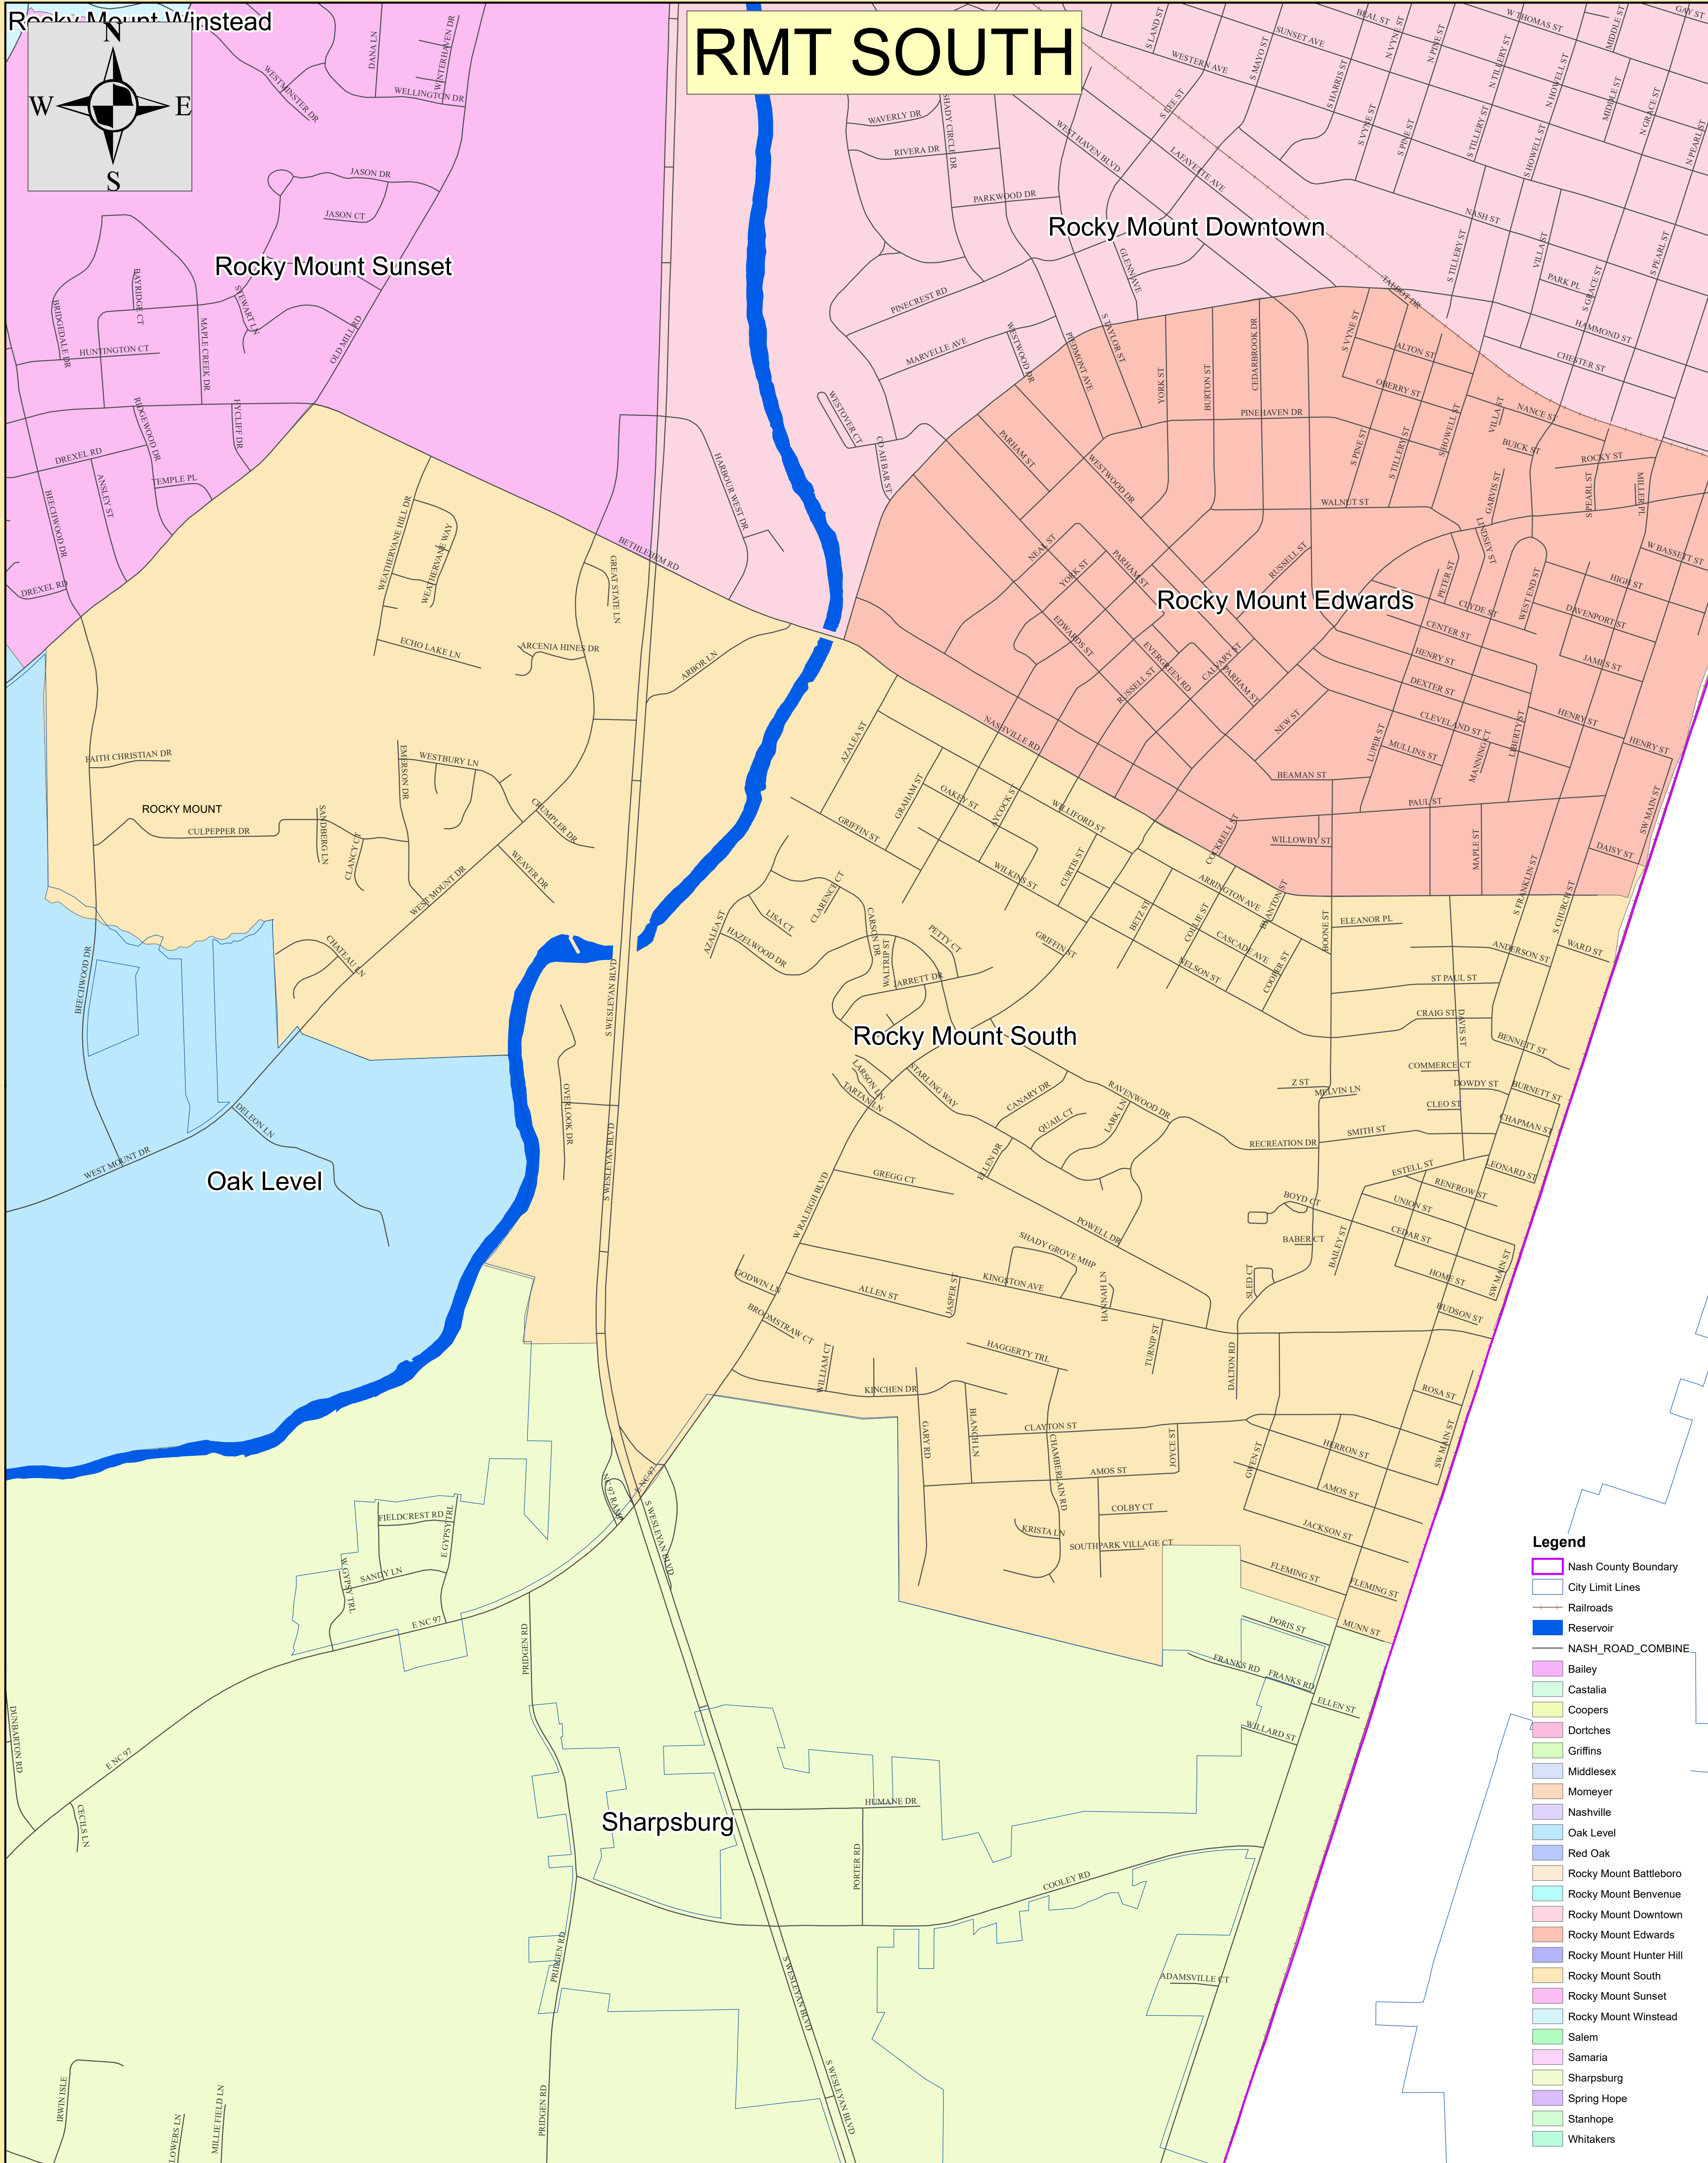

RMT SOUTH

- Legend**
- Nash County Boundary
 - City Limit Lines
 - Railroads
 - Reservoir
 - NASH_ROAD_COMBINE
 - Bailey
 - Castalia
 - Coopers
 - Dortches
 - Griffins
 - Middlesex
 - Momeyer
 - Nashville
 - Oak Level
 - Red Oak
 - Rocky Mount Battleboro
 - Rocky Mount Benvenue
 - Rocky Mount Downtown
 - Rocky Mount Edwards
 - Rocky Mount Hunter Hill
 - Rocky Mount South
 - Rocky Mount Sunset
 - Rocky Mount Winstead
 - Salem
 - Samaria
 - Sharpsburg
 - Spring Hope
 - Stanhope
 - Whitakers

Nash County Board of Elections

1006 Eastern Ave., Room 109
Nashville, NC 27856

Date: 1/25/2018