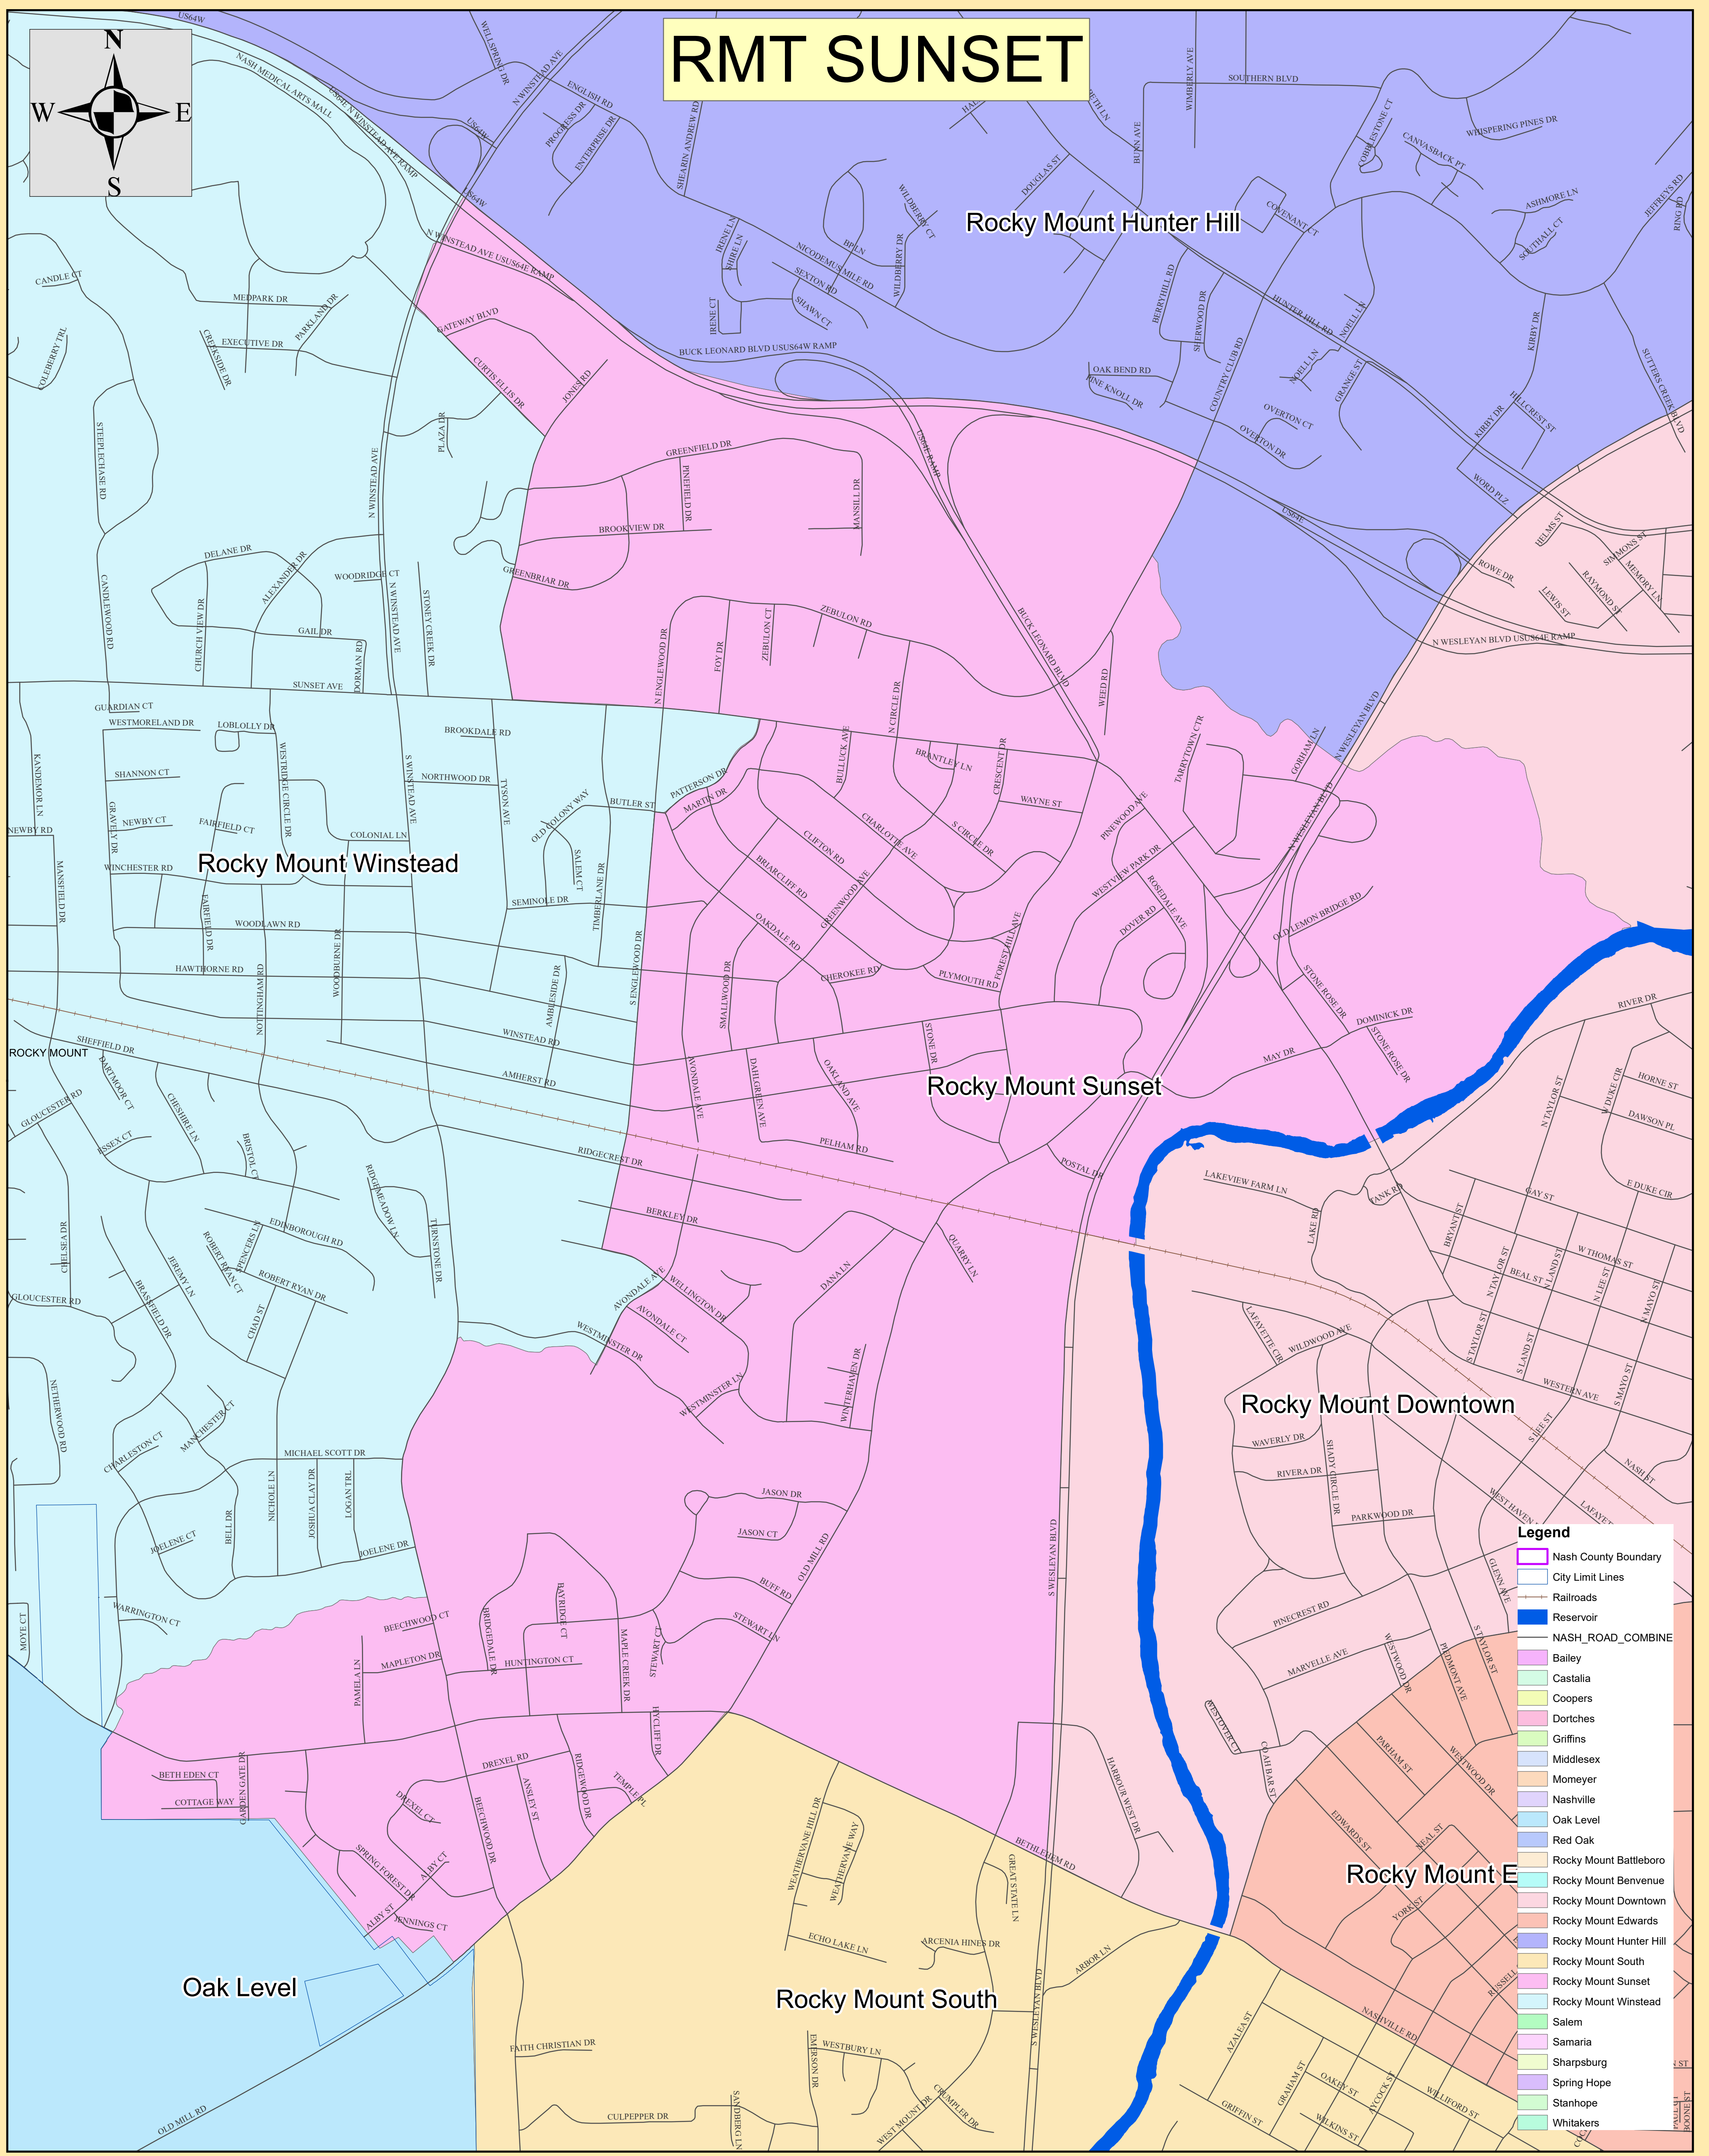

RMT SUNSET

- Legend**
- Nash County Boundary
 - City Limit Lines
 - Railroads
 - Reservoir
 - NASH_ROAD_COMBINE
 - Bailey
 - Castalia
 - Coopers
 - Dortches
 - Griffins
 - Middlesex
 - Momeyer
 - Nashville
 - Oak Level
 - Red Oak
 - Rocky Mount Battleboro
 - Rocky Mount Benvenue
 - Rocky Mount Downtown
 - Rocky Mount Edwards
 - Rocky Mount Hunter Hill
 - Rocky Mount South
 - Rocky Mount Sunset
 - Rocky Mount Winstead
 - Salem
 - Samaria
 - Sharpsburg
 - Spring Hope
 - Stanhope
 - Whitakers