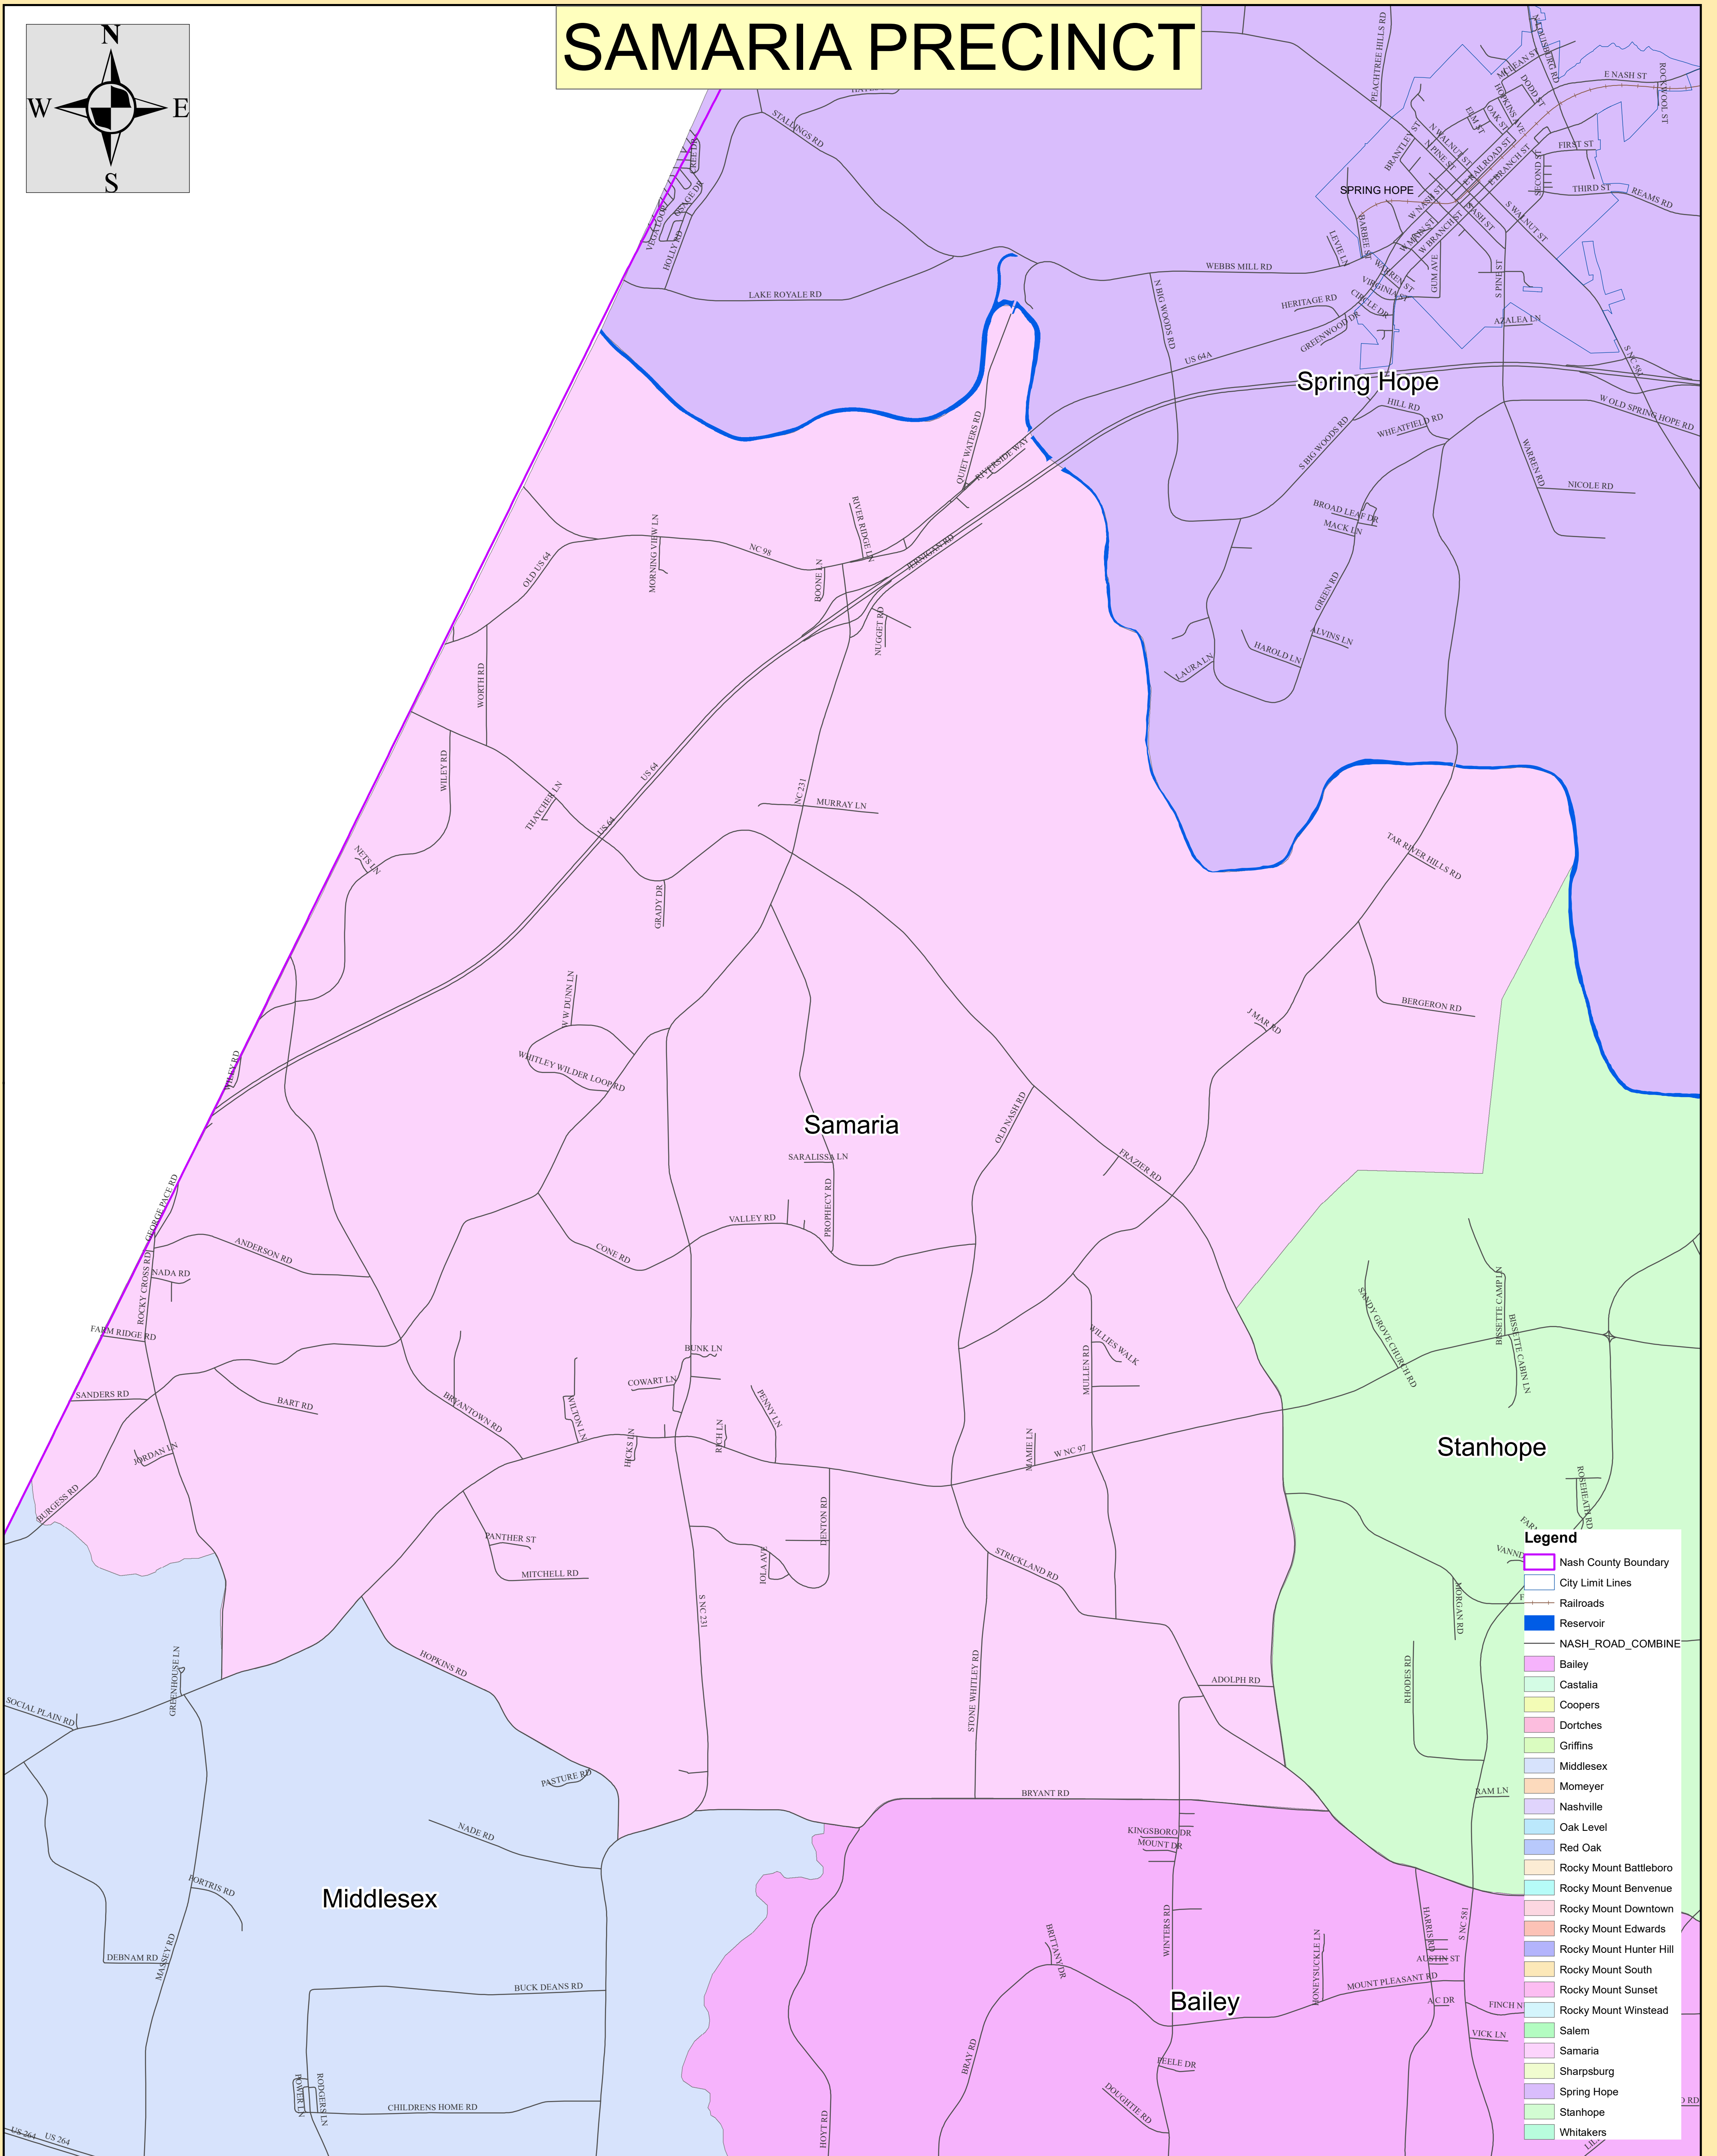

SAMARIA PRECINCT

Nash County Board of Elections

1006 Eastern Ave., Room 109
Nashville, NC 27856

Date: 1/25/2018