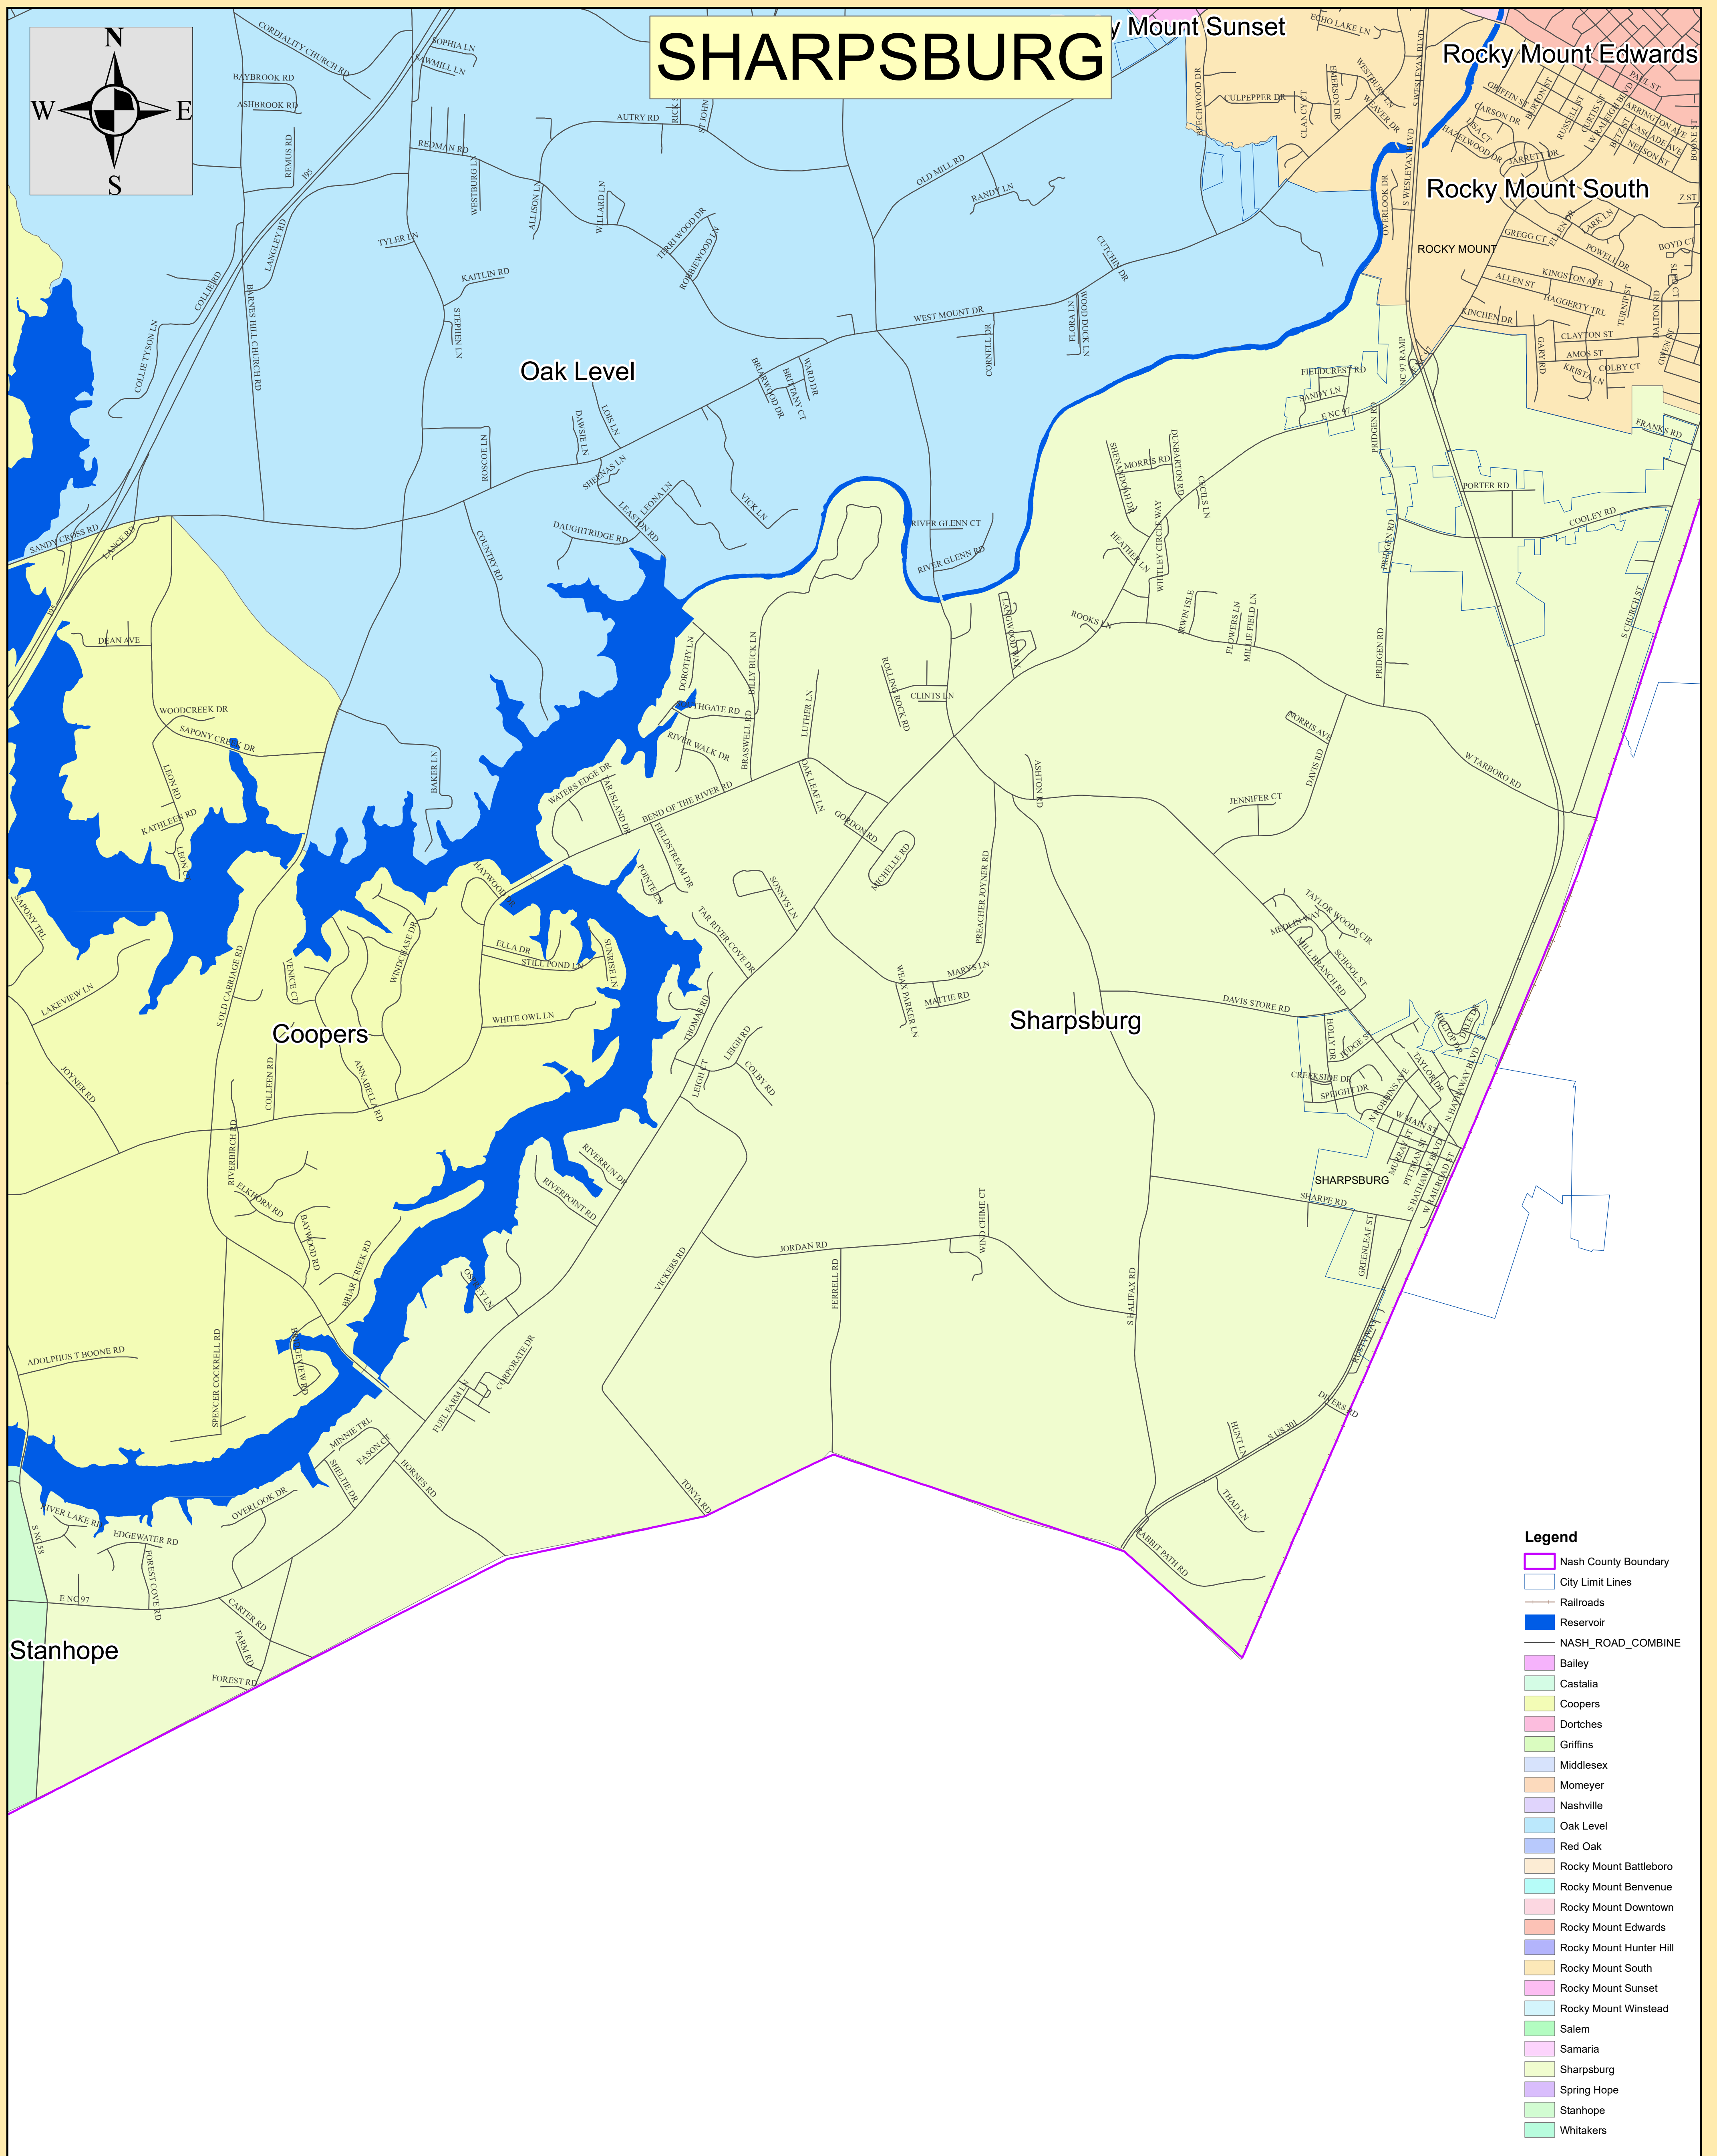

SHARPSBURG

Legend

- Nash County Boundary
- City Limit Lines
- Railroads
- Reservoir
- NASH_ROAD_COMBINE
- Bailey
- Castalia
- Coopers
- Dortches
- Griffins
- Middlesex
- Momeyer
- Nashville
- Oak Level
- Red Oak
- Rocky Mount Battleboro
- Rocky Mount Benvenue
- Rocky Mount Downtown
- Rocky Mount Edwards
- Rocky Mount Hunter Hill
- Rocky Mount South
- Rocky Mount Sunсет
- Rocky Mount Winstead
- Salem
- Samaria
- Sharpshurg
- Spring Hope
- Stanhope
- Whitakers

Nash County Board of Elections

1006 Eastern Ave., Room 109
Nashville, NC 27856

Date: 1/25/2018