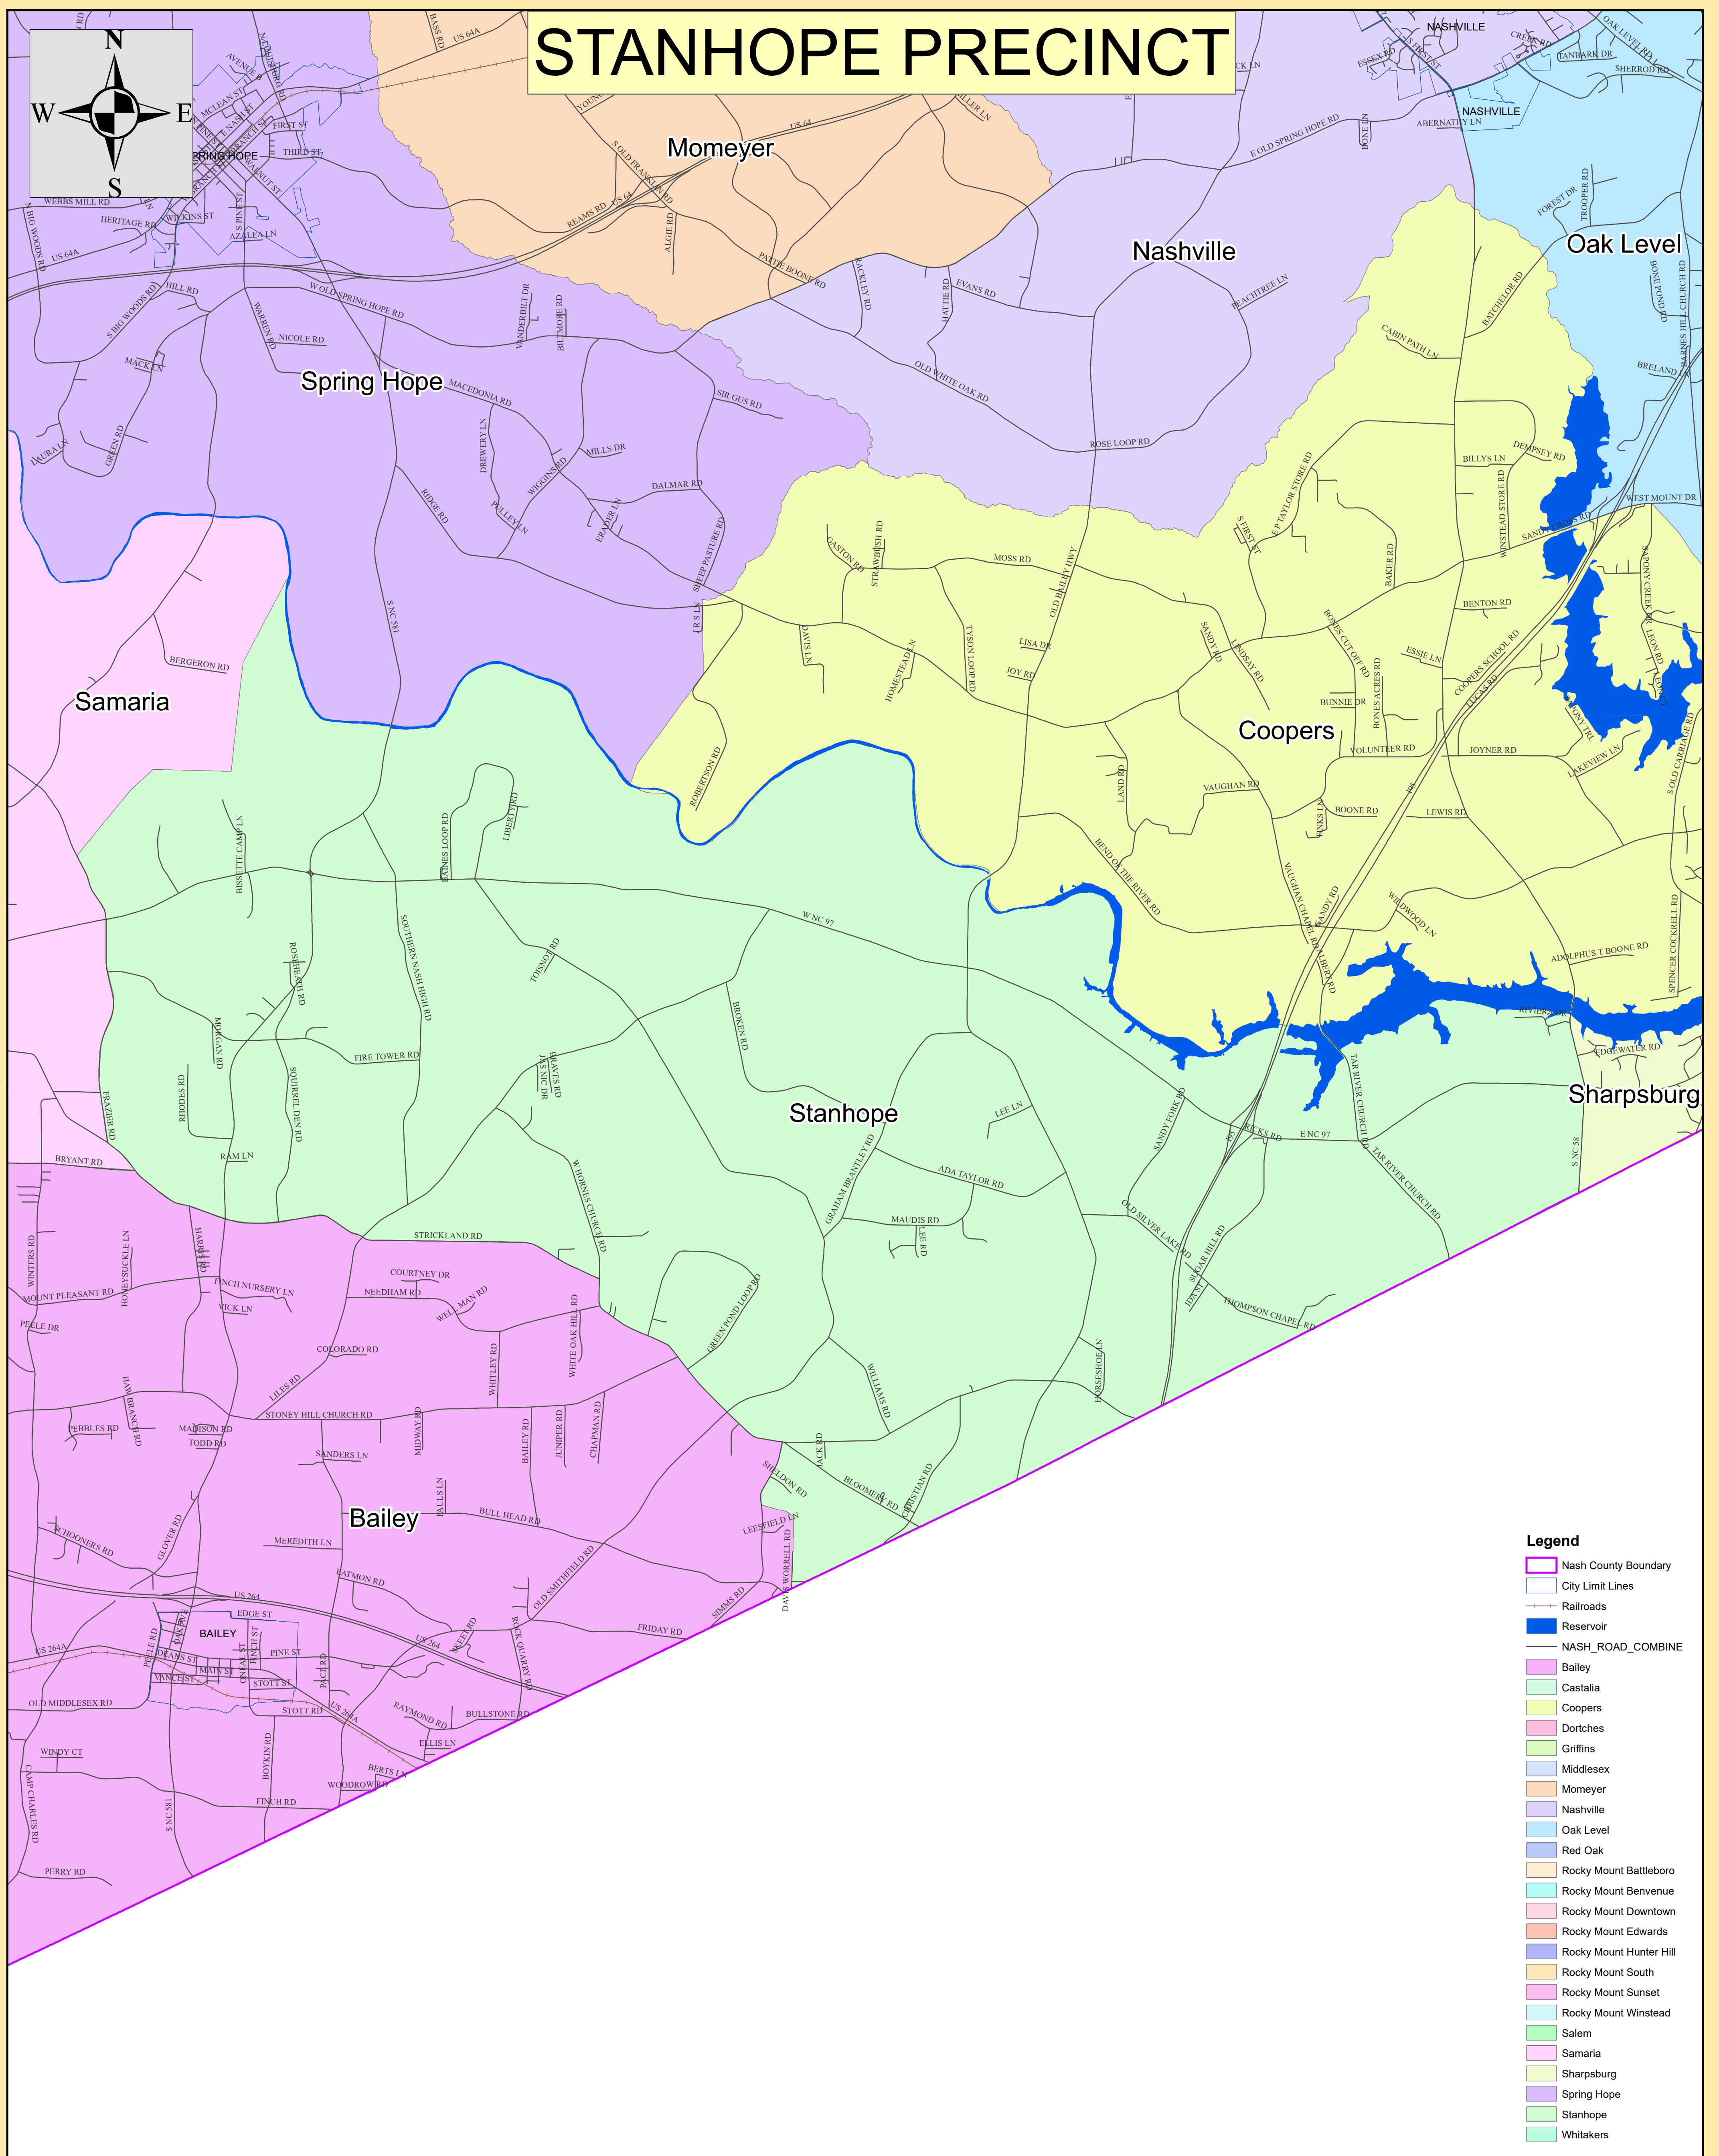

STANHOPE PRECINCT

- Legend**
- Nash County Boundary
 - City Limit Lines
 - Railroads
 - Reservoir
 - NASH_ROAD_COMBINE
 - Bailey
 - Castalia
 - Coopers
 - Dortches
 - Griffins
 - Middlesex
 - Momeyer
 - Nashville
 - Oak Level
 - Red Oak
 - Rocky Mount Battleboro
 - Rocky Mount Benvenue
 - Rocky Mount Downtown
 - Rocky Mount Edwards
 - Rocky Mount Hunter Hill
 - Rocky Mount South
 - Rocky Mount Sunset
 - Rocky Mount Winstead
 - Salem
 - Samaria
 - Sharpsburg
 - Spring Hope
 - Stanhope
 - Whitakers

Nash County Board of Elections

1006 Eastern Ave., Room 109
Nashville, NC 27856

Date: 1/25/2018